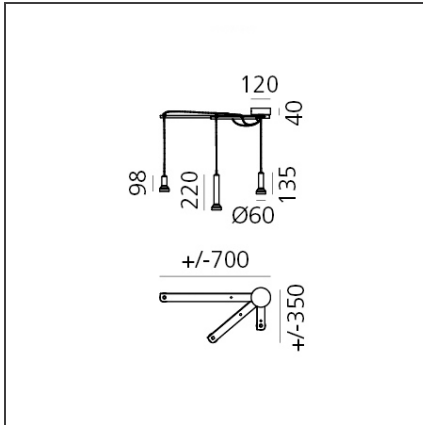

Stablight Smart - Red

IP20

DESIGN BY

Arik Levy

DESCRIPTION

Stablight Smart start from the intelligent Stablight suspension system: the three arms supporting the luminous bodies can rotate to close in line or open up to 360° so as to adapt to any spatial configuration and follow flexibly the changing needs of light environments. In Stablight Smart the lamp body is naked, without the characteristic Stablight glass, but became colorful, coordinated with the colour of the fabric cables that support them.

TECHNICAL DRAWINGS

FEATURES

| | | | |
|----------------------|------------|------------------|---------------|
| Article Code: | - - - | Material: | metal, fabric |
| Colour: | Red | Series: | Scenarios |
| Installation: | Suspension | | |
| Environment: | Indoor | | |

DIMENSIONS

SOURCES NOT INCLUDED

| | |
|------------------|-------|
| Category: | LED |
| Number: | 3 |
| Watt: | 6,8W |
| Type: | 2 |
| Socket: | GU10 |
| Class: | A |
| Beam: | Beam: |

LUMINAIRE

| | | | |
|--------------|--------|--------------------|------|
| Watt: | 3x6,8W | Efficiency: | 100% |
|--------------|--------|--------------------|------|