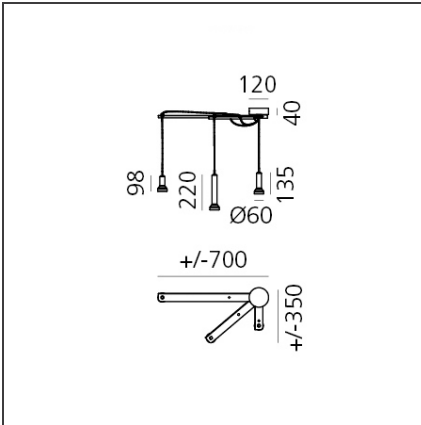

Stabligh Smart - Blue

IP20

DESIGN BY

Arik Levy

DESCRIPTION

Stabligh Smart start from the intelligent Stabligh suspension system: the three arms supporting the luminous bodies can rotate to close in line or open up to 360° so as to adapt to any spatial configuration and follow flexibly the changing needs of light environments. In Stabligh Smart the lamp body is naked, without the characteristic Stabligh glass, but became colorful, coordinated with the colour of the fabric cables that support them.

TECHNICAL DRAWINGS

FEATURES

| | | | |
|----------------------|------------|------------------|---------------|
| Article Code: | - - - | Material: | metal, fabric |
| Colour: | Blue | Series: | Scenarios |
| Installation: | Suspension | | |
| Environment: | Indoor | | |

DIMENSIONS

SOURCES NOT INCLUDED

| | |
|------------------|-------|
| Category: | LED |
| Number: | 3 |
| Watt: | 6,8W |
| Type: | 2 |
| Socket: | GU10 |
| Class: | A |
| Beam: | Beam: |

LUMINAIRE

| | | | |
|--------------|--------|--------------------|------|
| Watt: | 3x6,8W | Efficiency: | 100% |
|--------------|--------|--------------------|------|