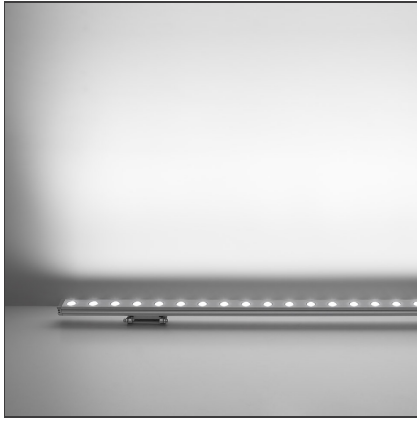

Spike 48W - EL 3000K

IP65  

DESIGN BY

Studio Artemide

DESCRIPTION

Light fixture with high-performance LED light sources. Wall/ceiling installation. Monochromatic version or RGB version. Body in extruded EN AW6060 T5 aluminium. Diffuser in 3mm-thick transparent metacrylate PMMA. Diffuser in 1,5mm-thick transparent polycarbonate. Stoppers in die-cast aluminium with silicone gasket. Adjustable brackets in aluminium. Electrical connection to the ballast by means of a H05RN-F (monochrome) or a 4-poles silicon/rubber cable (RGB), with IP68 terminal board supplied with the fixture (IP65 version). 24Vdc remote ballast. Painted profile with 2-stage outdoor treatment: primer, outdoor paint. Antidazzle screen in painted extruded aluminium, upon request. Optics. PMMA lenses in 3 different versions of beams. White monochromatic LEDs available in 2 colour temperatures: Warm = 3000K Neutral = 4000K RGB version with red, green and blue monochromatic LEDs. IP Rating IP65. Insulation class III. Technical features of light fixtures in compliance with EN60598-1. Installation must be carried out by specialized personnel.

TECHNICAL DRAWINGS

FEATURES

Article Code:	T4303ELW00	Material:	Aluminium, transparent metacrylate PMMA
Colour:	Aluminium	Series:	Outdoor
Installation:	Projector, Wall	Area contract:	Outdoor

DIMENSIONS

Length:	cm 96.6
Height:	cm 4.2
Base Diameter:	cm 3.5

INCLUDED SOURCES

Category:	LED	Color temperature (K):	3000K
Number:	4	Voltage:	24 Vdc
Watt:	12W		
Delivered lumens output (lm):	444lm		
Type:	0		
Class:	A		

LUMINAIRE

Power Supply:	Remote electronic	Delivered lumens output (lm):	2374lm
Watt:	48W	CCT:	3000K
Voltage:	24Vdc	Efficacy:	50lm/W