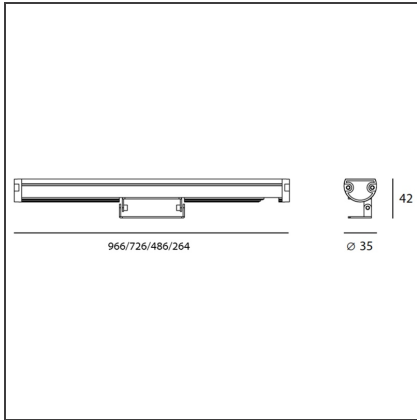

Spike 48W - EL 3000K

IP65  

DESIGN BY

Studio Artemide

DESCRIPTION

Light fixture with high-performance LED light sources. Wall/ceiling installation. Monochromatic version or RGB version. Body in extruded EN AW6060 T5 aluminium. Diffuser in 3mm-thick transparent metacrylate PMMA. Diffuser in 1,5mm-thick transparent polycarbonate. Stoppers in die-cast aluminium with silicone gasket. Adjustable brackets in aluminium. Electrical connection to the ballast by means of a H05RN-F (monochrome) or a 4-poles silicon/rubber cable (RGB), with IP68 terminal board supplied with the fixture (IP65 version). 24Vdc remote ballast. Painted profile with 2-stage outdoor treatment: primer, outdoor paint. Antidazzle screen in painted extruded aluminium, upon request. Optics. PMMA lenses in 3 different versions of beams. White monochromatic LEDs available in 2 colour temperatures: Warm = 3000K Neutral = 4000K RGB version with red, green and blue monochromatic LEDs. IP Rating IP65. Insulation class III. Technical features of light fixtures in compliance with EN60598-1. Installation must be carried out by specialized personnel.

TECHNICAL DRAWINGS

FEATURES

Article Code:	T4303ELW00	Material:	Aluminium, transparent metacrylate PMMA
Colour:	Aluminium	Series:	Outdoor
Installation:	Projector, Wall	Area contract:	Outdoor

DIMENSIONS

Length:	cm 96.6
Height:	cm 4.2
Base Diameter:	cm 3.5