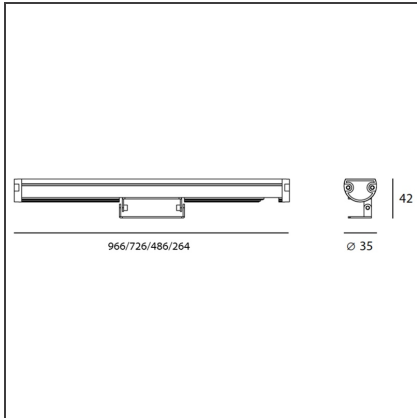

Spike 48W - 27° 3000K

IP65  

DESIGN BY

Studio Artemide

DESCRIPTION

Light fixture with high-performance LED light sources. Wall/ceiling installation. Monochromatic version or RGB version. Body in extruded EN AW6060 T5 aluminium. Diffuser in 3mm-thick transparent metacrylate PMMA. Diffuser in 1,5mm-thick transparent polycarbonate. Stoppers in die-cast aluminium with silicone gasket. Adjustable brackets in aluminium. Electrical connection to the ballast by means of a H05RN-F (monochrome) or a 4-poles silicon/rubber cable (RGB), with IP68 terminal board supplied with the fixture (IP65 version). 24Vdc remote ballast. Painted profile with 2-stage outdoor treatment: primer, outdoor paint. Antidazzle screen in painted extruded aluminium, upon request. Optics. PMMA lenses in 3 different versions of beams. White monochromatic LEDs available in 2 colour temperatures: Warm = 3000K Neutral = 4000K RGB version with red, green and blue monochromatic LEDs. IP Rating IP65. Insulation class III. Technical features of light fixtures in compliance with EN60598-1. Installation must be carried out by specialized personnel.

TECHNICAL DRAWINGS

FEATURES

Article Code:	T430325W00	Material:	Aluminium, transparent metacrylate PMMA
Colour:	Aluminium	Series:	Outdoor
Installation:	Projector, Wall	Area contract:	Outdoor

DIMENSIONS

Length:	cm 96.6
Height:	cm 4.2
Base Diameter:	cm 3.5