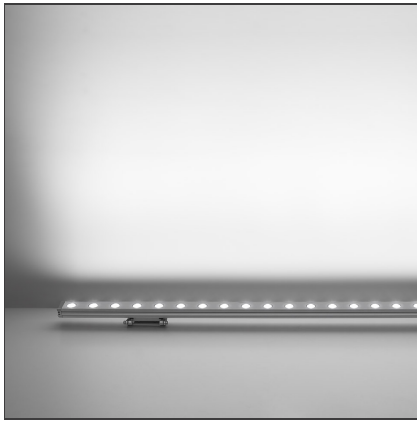

Spike 48W - 27° 3000K

IP65  

DESIGN BY

Studio Artemide

DESCRIPTION

Light fixture with high-performance LED light sources. Wall/ceiling installation. Monochromatic version or RGB version. Body in extruded EN AW6060 T5 aluminium. Diffuser in 3mm-thick transparent metacrylate PMMA. Diffuser in 1,5mm-thick transparent polycarbonate. Stoppers in die-cast aluminium with silicone gasket. Adjustable brackets in aluminium. Electrical connection to the ballast by means of a H05RN-F (monochrome) or a 4-poles silicon/rubber cable (RGB), with IP68 terminal board supplied with the fixture (IP65 version). 24Vdc remote ballast. Painted profile with 2-stage outdoor treatment: primer, outdoor paint. Antidazzle screen in painted extruded aluminium, upon request. Optics. PMMA lenses in 3 different versions of beams. White monochromatic LEDs available in 2 colour temperatures: Warm = 3000K Neutral = 4000K RGB version with red, green and blue monochromatic LEDs. IP Rating IP65. Insulation class III. Technical features of light fixtures in compliance with EN60598-1. Installation must be carried out by specialized personnel.

TECHNICAL DRAWINGS

FEATURES

Article Code:	T430325W00	Material:	Aluminium, transparent metacrylate PMMA
Colour:	Aluminium	Series:	Outdoor
Installation:	Projector, Wall	Area contract:	Outdoor

DIMENSIONS

Length:	cm 96.6
Height:	cm 4.2
Base Diameter:	cm 3.5

INCLUDED SOURCES

Category:	LED	Color temperature (K):	3000K
Number:	4	Voltage:	24 Vdc
Watt:	12W		
Delivered lumens output (lm):	444lm		
Type:	0		
Class:	A		

LUMINAIRE

Power Supply:	Remote electronic	Delivered lumens output (lm):	2215lm
Watt:	48W	CCT:	3000K
Voltage:	24Vdc	Efficacy:	46lm/W