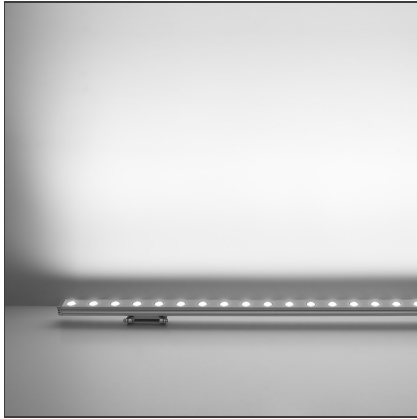

Spike 48W - 13° 3000K

IP65  

DESIGN BY

Studio Artemide

DESCRIPTION

Light fixture with high-performance LED light sources. Wall/ceiling installation. Monochromatic version or RGB version. Body in extruded EN AW6060 T5 aluminium. Diffuser in 3mm-thick transparent metacrylate PMMA. Diffuser in 1,5mm-thick transparent polycarbonate. Stoppers in die-cast aluminium with silicone gasket. Adjustable brackets in aluminium. Electrical connection to the ballast by means of a H05RN-F (monochrome) or a 4-poles silicon/rubber cable (RGB), with IP68 terminal board supplied with the fixture (IP65 version). 24Vdc remote ballast. Painted profile with 2-stage outdoor treatment: primer, outdoor paint. Antidazzle screen in painted extruded aluminium, upon request. Optics. PMMA lenses in 3 different versions of beams. White monochromatic LEDs available in 2 colour temperatures: Warm = 3000K Neutral = 4000K RGB version with red, green and blue monochromatic LEDs. IP Rating IP65. Insulation class III. Technical features of light fixtures in compliance with EN60598-1. Installation must be carried out by specialized personnel.

TECHNICAL DRAWINGS

FEATURES

Article Code:	T430310W00	Material:	Aluminium, transparent metacrylate PMMA
Colour:	Aluminium	Series:	Outdoor
Installation:	Projector, Wall	Area contract:	Outdoor

DIMENSIONS

Length:	cm 96.6
Height:	cm 4.2
Base Diameter:	cm 3.5

INCLUDED SOURCES

Category:	LED	Color temperature (K):	3000K
Number:	4	Voltage:	24 Vdc
Watt:	12W		
Delivered lumens output (lm):	444lm		
Type:	0		
Class:	A		

LUMINAIRE

Power Supply:	Remote electronic	Delivered lumens output (lm):	2376lm
Watt:	48W	CCT:	3000K
Voltage:	24Vdc	Efficacy:	50lm/W