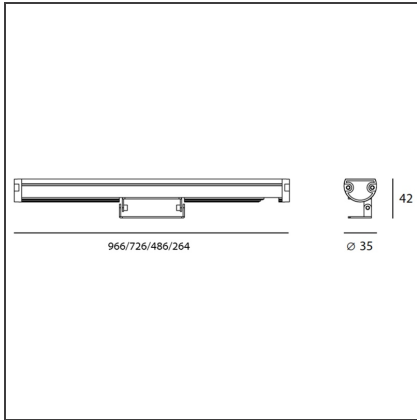

Spike 48W - 13° 3000K

IP65  

DESIGN BY

Studio Artemide

DESCRIPTION

Light fixture with high-performance LED light sources. Wall/ceiling installation. Monochromatic version or RGB version. Body in extruded EN AW6060 T5 aluminium. Diffuser in 3mm-thick transparent metacrylate PMMA. Diffuser in 1,5mm-thick transparent polycarbonate. Stoppers in die-cast aluminium with silicone gasket. Adjustable brackets in aluminium. Electrical connection to the ballast by means of a H05RN-F (monochrome) or a 4-poles silicon/rubber cable (RGB), with IP68 terminal board supplied with the fixture (IP65 version). 24Vdc remote ballast. Painted profile with 2-stage outdoor treatment: primer, outdoor paint. Antidazzle screen in painted extruded aluminium, upon request. Optics. PMMA lenses in 3 different versions of beams. White monochromatic LEDs available in 2 colour temperatures: Warm = 3000K Neutral = 4000K RGB version with red, green and blue monochromatic LEDs. IP Rating IP65. Insulation class III. Technical features of light fixtures in compliance with EN60598-1. Installation must be carried out by specialized personnel.

TECHNICAL DRAWINGS

FEATURES

Article Code:	T430310W00	Material:	Aluminium, transparent metacrylate PMMA
Colour:	Aluminium	Series:	Outdoor
Installation:	Projector, Wall	Area contract:	Outdoor

DIMENSIONS

Length:	cm 96.6
Height:	cm 4.2
Base Diameter:	cm 3.5