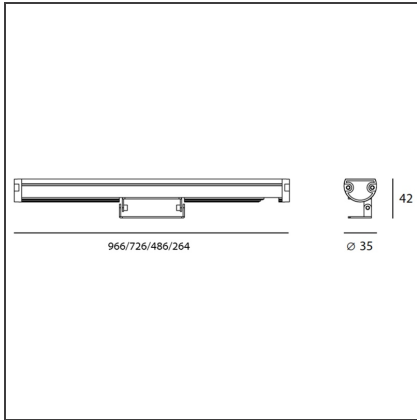

Spike 36W - EL 3000K

IP65  

DESIGN BY

Studio Artemide

DESCRIPTION

Light fixture with high-performance LED light sources. Wall/ceiling installation. Monochromatic version or RGB version. Body in extruded EN AW6060 T5 aluminium. Diffuser in 3mm-thick transparent metacrylate PMMA. Diffuser in 1,5mm-thick transparent polycarbonate. Stoppers in die-cast aluminium with silicone gasket. Adjustable brackets in aluminium. Electrical connection to the ballast by means of a H05RN-F (monochrome) or a 4-poles silicon/rubber cable (RGB), with IP68 terminal board supplied with the fixture (IP65 version). 24Vdc remote ballast. Painted profile with 2-stage outdoor treatment: primer, outdoor paint. Antidazzle screen in painted extruded aluminium, upon request. Optics. PMMA lenses in 3 different versions of beams. White monochromatic LEDs available in 2 colour temperatures: Warm = 3000K Neutral = 4000K RGB version with red, green and blue monochromatic LEDs. IP Rating IP65. Insulation class III. Technical features of light fixtures in compliance with EN60598-1. Installation must be carried out by specialized personnel.

TECHNICAL DRAWINGS

FEATURES

Article Code:	T4302ELW00	Material:	Aluminium, transparent metacrylate PMMA
Colour:	Aluminium	Series:	Outdoor
Installation:	Projector, Wall	Area contract:	Outdoor

DIMENSIONS

Length:	cm 72.6
Height:	cm 4.2
Base Diameter:	cm 3.5