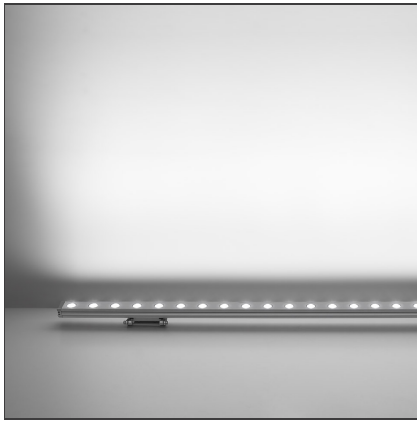

Spike 36W - EL 3000K

IP65  

DESIGN BY

Studio Artemide

DESCRIPTION

Light fixture with high-performance LED light sources. Wall/ceiling installation. Monochromatic version or RGB version. Body in extruded EN AW6060 T5 aluminium. Diffuser in 3mm-thick transparent metacrylate PMMA. Diffuser in 1,5mm-thick transparent polycarbonate. Stoppers in die-cast aluminium with silicone gasket. Adjustable brackets in aluminium. Electrical connection to the ballast by means of a H05RN-F (monochrome) or a 4-poles silicon/rubber cable (RGB), with IP68 terminal board supplied with the fixture (IP65 version). 24Vdc remote ballast. Painted profile with 2-stage outdoor treatment: primer, outdoor paint. Antidazzle screen in painted extruded aluminium, upon request. Optics. PMMA lenses in 3 different versions of beams. White monochromatic LEDs available in 2 colour temperatures: Warm = 3000K Neutral = 4000K RGB version with red, green and blue monochromatic LEDs. IP Rating IP65. Insulation class III. Technical features of light fixtures in compliance with EN60598-1. Installation must be carried out by specialized personnel.

TECHNICAL DRAWINGS

FEATURES

Article Code:	T4302ELW00	Material:	Aluminium, transparent metacrylate PMMA
Colour:	Aluminium	Series:	Outdoor
Installation:	Projector, Wall	Area contract:	Outdoor

DIMENSIONS

Length:	cm 72.6
Height:	cm 4.2
Base Diameter:	cm 3.5

INCLUDED SOURCES

Category:	LED	Color temperature (K):	3000K
Number:	3	Voltage:	24 Vdc
Watt:	12W		
Delivered lumens output (lm):	444lm		
Type:	0		
Class:	A		

LUMINAIRE

Power Supply:	Remote electronic	Delivered lumens output (lm):	1780lm
Watt:	36W	CCT:	3000K
Voltage:	24Vdc	Efficacy:	50lm/W