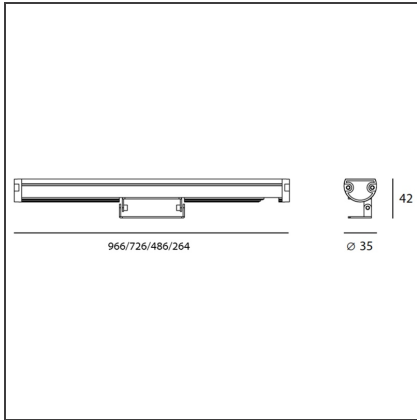

Spike 36W - 27° 3000K

IP65  

DESIGN BY

Studio Artemide

DESCRIPTION

Light fixture with high-performance LED light sources. Wall/ceiling installation. Monochromatic version or RGB version. Body in extruded EN AW6060 T5 aluminium. Diffuser in 3mm-thick transparent metacrylate PMMA. Diffuser in 1,5mm-thick transparent polycarbonate. Stoppers in die-cast aluminium with silicone gasket. Adjustable brackets in aluminium. Electrical connection to the ballast by means of a H05RN-F (monochrome) or a 4-poles silicon/rubber cable (RGB), with IP68 terminal board supplied with the fixture (IP65 version). 24Vdc remote ballast. Painted profile with 2-stage outdoor treatment: primer, outdoor paint. Antidazzle screen in painted extruded aluminium, upon request. Optics. PMMA lenses in 3 different versions of beams. White monochromatic LEDs available in 2 colour temperatures: Warm = 3000K Neutral = 4000K RGB version with red, green and blue monochromatic LEDs. IP Rating IP65. Insulation class III. Technical features of light fixtures in compliance with EN60598-1. Installation must be carried out by specialized personnel.

TECHNICAL DRAWINGS

FEATURES

Article Code:	T430225W00	Material:	Aluminium, transparent metacrylate PMMA
Colour:	Aluminium	Series:	Outdoor
Installation:	Projector, Wall	Area contract:	Outdoor

DIMENSIONS

Length:	cm 72.6
Height:	cm 4.2
Base Diameter:	cm 3.5