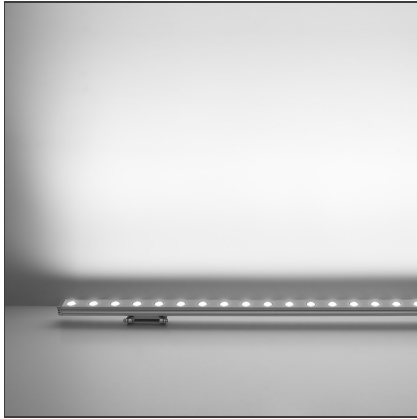

Spike 36W - 27° 3000K

IP65  

DESIGN BY

Studio Artemide

DESCRIPTION

Light fixture with high-performance LED light sources. Wall/ceiling installation. Monochromatic version or RGB version. Body in extruded EN AW6060 T5 aluminium. Diffuser in 3mm-thick transparent metacrylate PMMA. Diffuser in 1,5mm-thick transparent polycarbonate. Stoppers in die-cast aluminium with silicone gasket. Adjustable brackets in aluminium. Electrical connection to the ballast by means of a H05RN-F (monochrome) or a 4-poles silicon/rubber cable (RGB), with IP68 terminal board supplied with the fixture (IP65 version). 24Vdc remote ballast. Painted profile with 2-stage outdoor treatment: primer, outdoor paint. Antidazzle screen in painted extruded aluminium, upon request. Optics. PMMA lenses in 3 different versions of beams. White monochromatic LEDs available in 2 colour temperatures: Warm = 3000K Neutral = 4000K RGB version with red, green and blue monochromatic LEDs. IP Rating IP65. Insulation class III. Technical features of light fixtures in compliance with EN60598-1. Installation must be carried out by specialized personnel.

TECHNICAL DRAWINGS

FEATURES

Article Code:	T430225W00	Material:	Aluminium, transparent metacrylate PMMA
Colour:	Aluminium	Series:	Outdoor
Installation:	Projector, Wall	Area contract:	Outdoor

DIMENSIONS

Length:	cm 72.6
Height:	cm 4.2
Base Diameter:	cm 3.5

INCLUDED SOURCES

Category:	LED	Color temperature (K):	3000K
Number:	3	Voltage:	24 Vdc
Watt:	12W		
Delivered lumens output (lm):	444lm		
Type:	0		
Class:	A		

LUMINAIRE

Power Supply:	Remote electronic	Delivered lumens output (lm):	1661lm
Watt:	36W	CCT:	3000K
Voltage:	24Vdc	Efficacy:	46lm/W