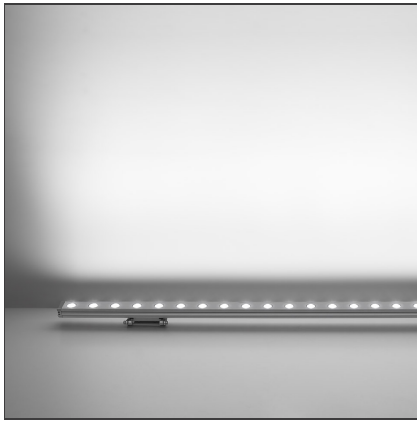

## Spike 36W - 13° 3000K

IP65  

### DESCRIPTION

Light fixture with high-performance LED light sources. Wall/ceiling installation. Monochromatic version or RGB version. Body in extruded EN AW6060 T5 aluminium. Diffuser in 3mm-thick transparent metacrylate PMMA. Diffuser in 1,5mm-thick transparent polycarbonate. Stoppers in die-cast aluminium with silicone gasket. Adjustable brackets in aluminium. Electrical connection to the ballast by means of a H05RN-F (monochrome) or a 4-poles silicon/rubber cable (RGB), with IP68 terminal board supplied with the fixture (IP65 version). 24Vdc remote ballast. Painted profile with 2-stage outdoor treatment: primer, outdoor paint. Antidazzle screen in painted extruded aluminium, upon request. Optics. PMMA lenses in 3 different versions of beams. White monochromatic LEDs available in 2 colour temperatures: Warm = 3000K Neutral = 4000K RGB version with red, green and blue monochromatic LEDs. IP Rating IP65. Insulation class III. Technical features of light fixtures in compliance with EN60598-1. Installation must be carried out by specialized personnel.

### DIMENSIONS

<b>Length:</b>	cm 72.6
<b>Height:</b>	cm 4.2
<b>Base Diameter:</b>	cm 3.5