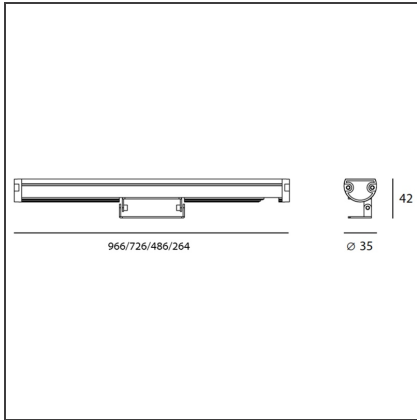

TECHNICAL DRAWINGS

FEATURES

Article Code:	T430210W00	Material:	Aluminium, transparent metacrylate PMMA
Colour:	Aluminium	Series:	Outdoor
Installation:	Projector, Wall	Area contract:	Outdoor

DIMENSIONS

Length:	cm 72.6
Height:	cm 4.2
Base Diameter:	cm 3.5

INCLUDED SOURCES

Category:	LED	Color temperature (K):	3000K
Number:	3	Voltage:	24 Vdc
Watt:	12W		
Delivered lumens output (lm):	444lm		
Type:	0		
Class:	A		

LUMINAIRE

Power Supply:	Remote electronic	Delivered lumens output (lm):	1782lm
Watt:	36W	CCT:	3000K
Voltage:	24Vdc	Efficacy:	50lm/W