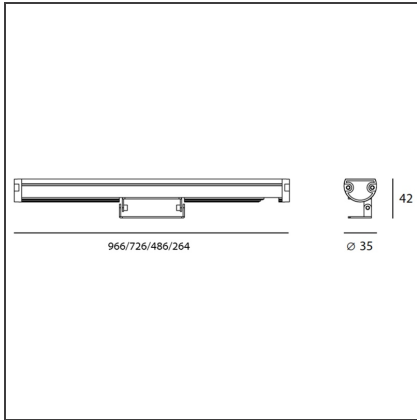

TECHNICAL DRAWINGS

FEATURES

Article Code:	T430125W00	Material:	Aluminium, transparent metacrylate PMMA
Colour:	Aluminium	Series:	Outdoor
Installation:	Projector, Wall	Area contract:	Outdoor

DIMENSIONS

Length:	cm 48.6
Height:	cm 4.2
Base Diameter:	cm 3.5

INCLUDED SOURCES

Category:	LED	Color temperature (K):	3000K
Number:	2	Voltage:	24 Vdc
Watt:	12W		
Delivered lumens output (lm):	444lm		
Type:	0		
Class:	A		

LUMINAIRE

Power Supply:	Remote electronic	Delivered lumens output (lm):	1107lm
Watt:	24W	CCT:	3000K
Voltage:	24Vdc	Efficacy:	46lm/W