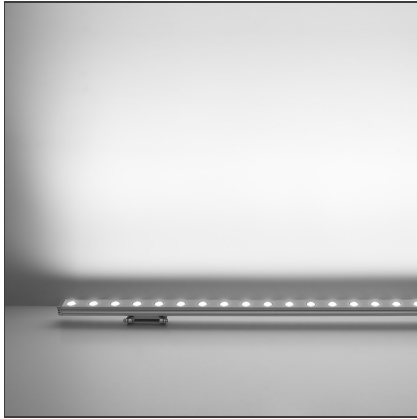

# Spike 24W - 27° 3000K

IP65  

## DESCRIPTION

Light fixture with high-performance LED light sources. Wall/ceiling installation. Monochromatic version or RGB version. Body in extruded EN AW6060 T5 aluminium. Diffuser in 3mm-thick transparent metacrylate PMMA. Diffuser in 1,5mm-thick transparent polycarbonate. Stoppers in die-cast aluminium with silicone gasket. Adjustable brackets in aluminium. Electrical connection to the ballast by means of a H05RN-F (monochrome) or a 4-poles silicon/rubber cable (RGB), with IP68 terminal board supplied with the fixture (IP65 version). 24Vdc remote ballast. Painted profile with 2-stage outdoor treatment: primer, outdoor paint. Antidazzle screen in painted extruded aluminium, upon request. Optics. PMMA lenses in 3 different versions of beams. White monochromatic LEDs available in 2 colour temperatures: Warm = 3000K Neutral = 4000K RGB version with red, green and blue monochromatic LEDs. IP Rating IP65. Insulation class III. Technical features of light fixtures in compliance with EN60598-1. Installation must be carried out by specialized personnel.

## DIMENSIONS

<b>Length:</b>	cm 48.6
<b>Height:</b>	cm 4.2
<b>Base Diameter:</b>	cm 3.5