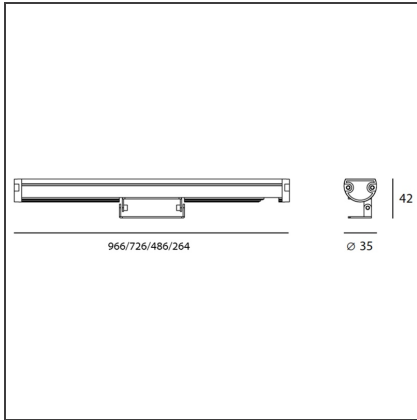

Spike 24W - 13° 3000K

IP65  

DESIGN BY

Studio Artemide

DESCRIPTION

Light fixture with high-performance LED light sources. Wall/ceiling installation. Monochromatic version or RGB version. Body in extruded EN AW6060 T5 aluminium. Diffuser in 3mm-thick transparent metacrylate PMMA. Diffuser in 1,5mm-thick transparent polycarbonate. Stoppers in die-cast aluminium with silicone gasket. Adjustable brackets in aluminium. Electrical connection to the ballast by means of a H05RN-F (monochrome) or a 4-poles silicon/rubber cable (RGB), with IP68 terminal board supplied with the fixture (IP65 version). 24Vdc remote ballast. Painted profile with 2-stage outdoor treatment: primer, outdoor paint. Antidazzle screen in painted extruded aluminium, upon request. Optics. PMMA lenses in 3 different versions of beams. White monochromatic LEDs available in 2 colour temperatures: Warm = 3000K Neutral = 4000K RGB version with red, green and blue monochromatic LEDs. IP Rating IP65. Insulation class III. Technical features of light fixtures in compliance with EN60598-1. Installation must be carried out by specialized personnel.

TECHNICAL DRAWINGS

FEATURES

Article Code:	T430110W00	Material:	Aluminium, transparent metacrylate PMMA
Colour:	Aluminium	Series:	Outdoor
Installation:	Projector, Wall	Area contract:	Outdoor

DIMENSIONS

Length:	cm 48.6
Height:	cm 4.2
Base Diameter:	cm 3.5