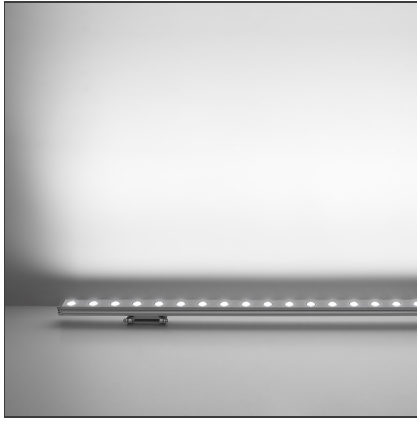

Spike 24W - 13° 3000K

IP65  

DESIGN BY

Studio Artemide

DESCRIPTION

Light fixture with high-performance LED light sources. Wall/ceiling installation. Monochromatic version or RGB version. Body in extruded EN AW6060 T5 aluminium. Diffuser in 3mm-thick transparent metacrylate PMMA. Diffuser in 1,5mm-thick transparent polycarbonate. Stoppers in die-cast aluminium with silicone gasket. Adjustable brackets in aluminium. Electrical connection to the ballast by means of a H05RN-F (monochrome) or a 4-poles silicon/rubber cable (RGB), with IP68 terminal board supplied with the fixture (IP65 version). 24Vdc remote ballast. Painted profile with 2-stage outdoor treatment: primer, outdoor paint. Antidazzle screen in painted extruded aluminium, upon request. Optics. PMMA lenses in 3 different versions of beams. White monochromatic LEDs available in 2 colour temperatures: Warm = 3000K Neutral = 4000K RGB version with red, green and blue monochromatic LEDs. IP Rating IP65. Insulation class III. Technical features of light fixtures in compliance with EN60598-1. Installation must be carried out by specialized personnel.

TECHNICAL DRAWINGS

FEATURES

Article Code:	T430110W00	Material:	Aluminium, transparent metacrylate PMMA
Colour:	Aluminium	Series:	Outdoor
Installation:	Projector, Wall	Area contract:	Outdoor

DIMENSIONS

Length:	cm 48.6
Height:	cm 4.2
Base Diameter:	cm 3.5

INCLUDED SOURCES

Category:	LED	Color temperature (K):	3000K
Number:	2	Voltage:	24 Vdc
Watt:	12W		
Delivered lumens output (lm):	444lm		
Type:	0		
Class:	A		

LUMINAIRE

Power Supply:	Remote electronic	Delivered lumens output (lm):	1185lm
Watt:	24W	CCT:	3000K
Voltage:	24Vdc	Efficacy:	50lm/W