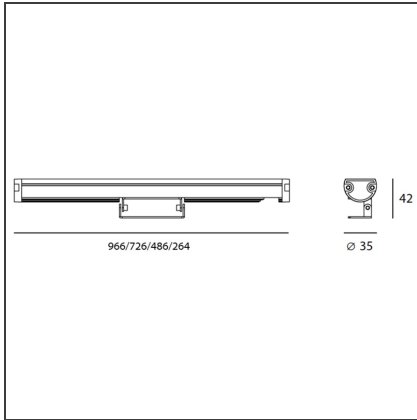

TECHNICAL DRAWINGS

FEATURES

Article Code:	T4300ELW00	Material:	Aluminium, transparent metacrylate PMMA
Colour:	Aluminium	Series:	Outdoor
Installation:	Projector, Wall	Area contract:	Outdoor

DIMENSIONS

Length:	cm 26.4
Height:	cm 4.2
Base Diameter:	cm 3.5

INCLUDED SOURCES

Category:	LED	Color temperature (K):	3000K
Number:	1	Voltage:	24 Vdc
Watt:	12W		
Delivered lumens output (lm):	444lm		
Type:	0		
Class:	A		

LUMINAIRE

Power Supply:	Remote electronic	Delivered lumens output (lm):	593lm
Watt:	12W	CCT:	3000K
Voltage:	24Vdc	Efficacy:	50lm/W