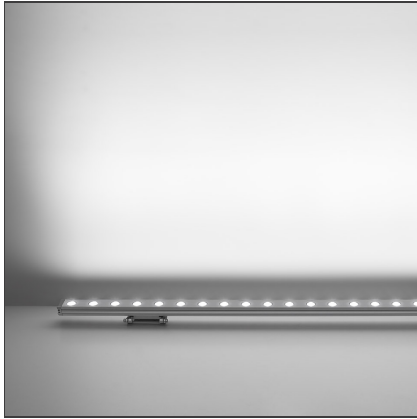

# Spike 12W - EL 3000K

IP65  

## DESCRIPTION

Light fixture with high-performance LED light sources. Wall/ceiling installation. Monochromatic version or RGB version. Body in extruded EN AW6060 T5 aluminium. Diffuser in 3mm-thick transparent metacrylate PMMA. Diffuser in 1,5mm-thick transparent polycarbonate. Stoppers in die-cast aluminium with silicone gasket. Adjustable brackets in aluminium. Electrical connection to the ballast by means of a H05RN-F (monochrome) or a 4-poles silicon/rubber cable (RGB), with IP68 terminal board supplied with the fixture (IP65 version). 24Vdc remote ballast. Painted profile with 2-stage outdoor treatment: primer, outdoor paint. Antidazzle screen in painted extruded aluminium, upon request. Optics. PMMA lenses in 3 different versions of beams. White monochromatic LEDs available in 2 colour temperatures: Warm = 3000K Neutral = 4000K RGB version with red, green and blue monochromatic LEDs. IP Rating IP65. Insulation class III. Technical features of light fixtures in compliance with EN60598-1. Installation must be carried out by specialized personnel.

## DIMENSIONS

<b>Length:</b>	cm 26.4
<b>Height:</b>	cm 4.2
<b>Base Diameter:</b>	cm 3.5