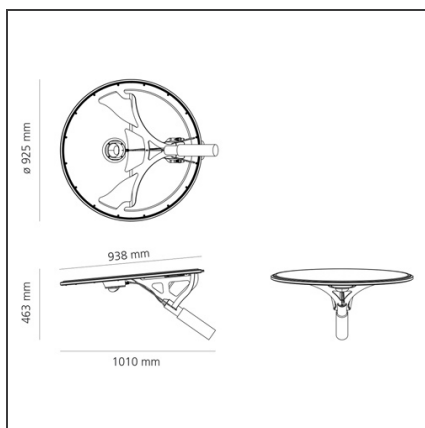

Solar Tree 2.0 urban social light

DESIGN BY

Ross Lovegrove

DESCRIPTION

The product is not yet available.

TECHNICAL DRAWINGS

FEATURES

Colour:	Anthracite grey	Series:	2018 Artemide Collection, Outdoor
Installation:	Pole		
Environment:	Outdoor		

DIMENSIONS

Length:	cm 88.2
Width:	cm 61.4

INCLUDED SOURCES

Category:	LED
Number:	1
Watt:	23W
Type:	0

LUMINAIRE

Watt:	23W
--------------	-----

Notes

Energy harvesting, Presence sensor, GSM communication, CCTV predisposition, Remote control & management, Induction wireless recharge, Li-Fi, Smart grid. Con o senza celle solari