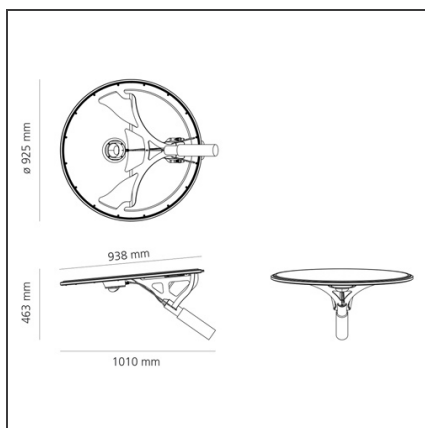

Solar Tree 2.0 street light

DESIGN BY

Ross Lovegrove

DESCRIPTION

The product is not yet available.

TECHNICAL DRAWINGS

FEATURES

| | | | |
|----------------------|-----------------|----------------|-----------------------------------|
| Colour: | Anthracite grey | Series: | 2018 Artemide Collection, Outdoor |
| Installation: | Pole | | |
| Environment: | Outdoor | | |

DIMENSIONS

| | |
|----------------|---------|
| Length: | cm 49 |
| Width: | cm 33.9 |

INCLUDED SOURCES

| | |
|------------------|-----|
| Category: | LED |
| Number: | 1 |
| Watt: | 20W |
| Type: | 0 |

LUMINAIRE