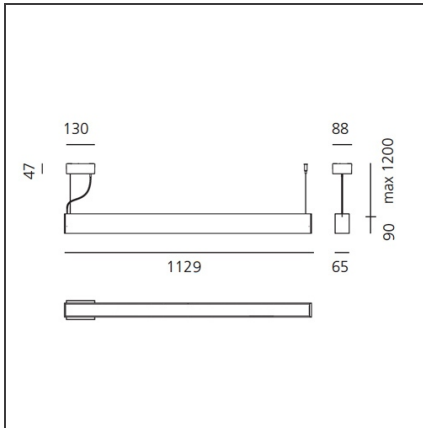

TECHNICAL DRAWINGS

FEATURES

Article Code:	AG29004	Series:	Indoor
Colour:	Black		
Installation:	Suspension		
Environment:	Indoor		

DIMENSIONS

Length:	cm 113
Width:	cm 6.5
Height:	cm 9
Base Length:	cm 13
Base Width:	cm 8.8
Max Height from ceiling:	cm 120

INCLUDED SOURCES

Category:	LED
Number:	1
Watt:	37W
Type:	1
Class:	A

LUMINAIRE

Watt:	37W	CCT:	2700K-5700K
		Dimmable Typology:	Dali