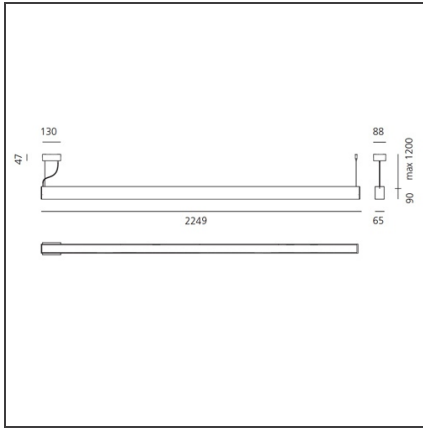

Smart Office Diffused Emission 2249mm 4000K Undimmable White

IP20 

DESIGN BY

Carlotta de Bevilacqua

DESCRIPTION

Smart Office is a suspension appliance designed for office premises to ensure excellent performance with utmost simplicity. While its look, characterized by a lamellar optical unit, recalls traditional fluorescent suspension appliances, its heart encloses an advanced LED technology. An innovative optical study produces a very uniform light, without multiple shades or spots and without glaring (UGR <19, luminance < 3000 cd/m² at 65°), yet ensuring a high yield. The light emitted by a LED strip is controlled by a mixing chamber before being emitted through a traditional lamellar optical unit.

TECHNICAL DRAWINGS

FEATURES

Article Code:	AG25101	Series:	Indoor
Colour:	White		
Installation:	Suspension		
Environment:	Indoor		

DIMENSIONS

Length:	cm 225
Width:	cm 6.5
Height:	cm 9
Base Length:	cm 13
Base Width:	cm 8.8
Max Height from ceiling:	cm 120