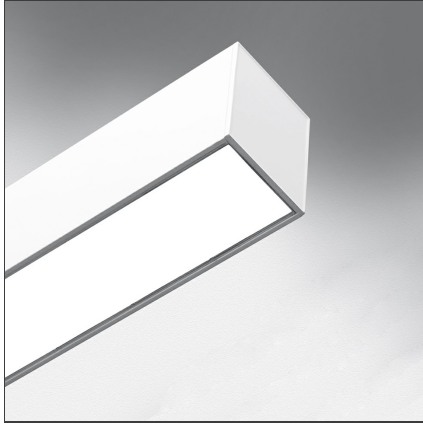

Smart Office Diffused Emission 2249mm 4000K Undimmable White

IP20 

DESIGN BY

Carlotta de Bevilacqua

DESCRIPTION

Smart Office is a suspension appliance designed for office premises to ensure excellent performance with utmost simplicity. While its look, characterized by a lamellar optical unit, recalls traditional fluorescent suspension appliances, its heart encloses an advanced LED technology. An innovative optical study produces a very uniform light, without multiple shades or spots and without glaring (UGR <19, luminance < 3000 cd/m² at 65°), yet ensuring a high yield. The light emitted by a LED strip is controlled by a mixing chamber before being emitted through a traditional lamellar optical unit.

TECHNICAL DRAWINGS

FEATURES

Article Code:	AG25101	Series:	Indoor
Colour:	White		
Installation:	Suspension		
Environment:	Indoor		

DIMENSIONS

Length:	cm 225
Width:	cm 6.5
Height:	cm 9
Base Length:	cm 13
Base Width:	cm 8.8
Max Height from ceiling:	cm 120