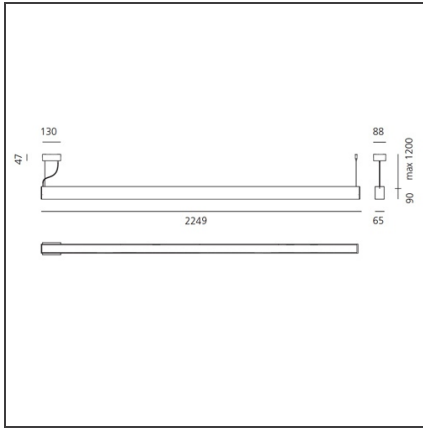

TECHNICAL DRAWINGS

FEATURES

Article Code:	AG25104	Series:	Indoor
Colour:	Black		
Installation:	Suspension		
Environment:	Indoor		

DIMENSIONS

Length:	cm 225
Width:	cm 6.5
Height:	cm 9
Base Length:	cm 13
Base Width:	cm 8.8
Max Height from ceiling:	cm 120

INCLUDED SOURCES

Category:	LED	Color temperature (K):	4000K
Number:	1		
Watt:	81W		
Type:	0		
Class:	A		

LUMINAIRE

Watt:	81W	Delivered lumens output (lm):	7628lm
		CCT:	4000K
		CRI:	80