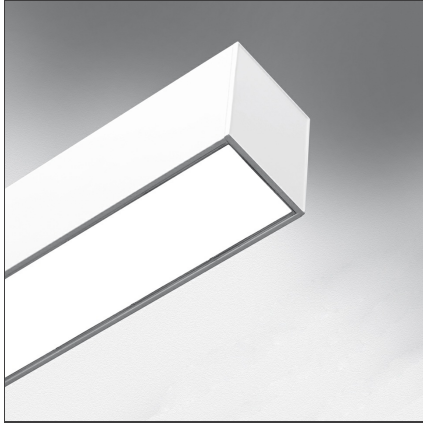

Smart Office Diffused Emission 2249mm 3000K Undimmable White

IP20

DESIGN BY

Carlotta de Bevilacqua

DESCRIPTION

Smart Office is a suspension appliance designed for office premises to ensure excellent performance with utmost simplicity. While its look, characterized by a lamellar optical unit, recalls traditional fluorescent suspension appliances, its heart encloses an advanced LED technology. An innovative optical study produces a very uniform light, without multiple shades or spots and without glaring (UGR <19, luminance < 3000 cd/m² at 65°), yet ensuring a high yield. The light emitted by a LED strip is controlled by a mixing chamber before being emitted through a traditional lamellar optical unit.

TECHNICAL DRAWINGS

FEATURES

Article Code:	AG25001	Series:	Indoor
Colour:	White		
Installation:	Suspension		
Environment:	Indoor		

DIMENSIONS

Length:	cm 225
Width:	cm 6.5
Height:	cm 9
Base Length:	cm 13
Base Width:	cm 8.8
Max Height from ceiling:	cm 120