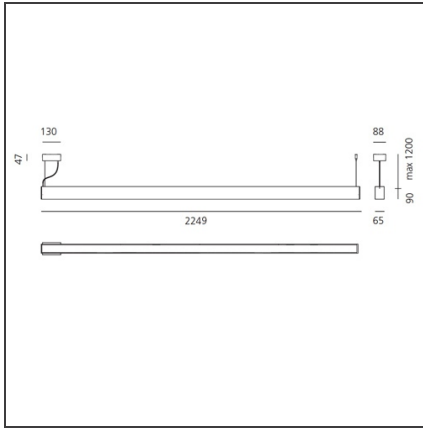

Smart Office Diffused Emission 2249mm 3000K Undimmable White

IP20

DESIGN BY

Carlotta de Bevilacqua

DESCRIPTION

Smart Office is a suspension appliance designed for office premises to ensure excellent performance with utmost simplicity. While its look, characterized by a lamellar optical unit, recalls traditional fluorescent suspension appliances, its heart encloses an advanced LED technology. An innovative optical study produces a very uniform light, without multiple shades or spots and without glaring (UGR <19, luminance < 3000 cd/m² at 65°), yet ensuring a high yield. The light emitted by a LED strip is controlled by a mixing chamber before being emitted through a traditional lamellar optical unit.

TECHNICAL DRAWINGS

FEATURES

Article Code:	AG25001	Series:	Indoor
Colour:	White		
Installation:	Suspension		
Environment:	Indoor		

DIMENSIONS

Length:	cm 225
Width:	cm 6.5
Height:	cm 9
Base Length:	cm 13
Base Width:	cm 8.8
Max Height from ceiling:	cm 120