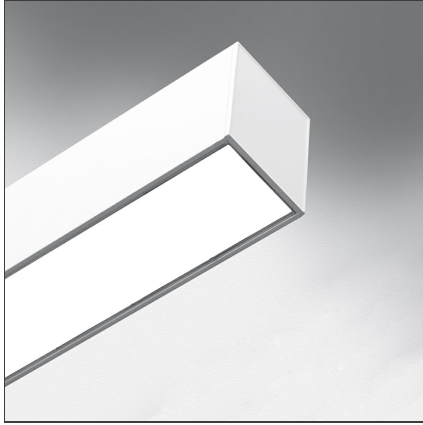

# Smart Office Diffused Emission 2249mm 3000K DALI White

IP20  Dimmerable: 

## DESCRIPTION

Smart Office is a suspension appliance designed for office premises to ensure excellent performance with utmost simplicity. While its look, characterized by a lamellar optical unit, recalls traditional fluorescent suspension appliances, its heart encloses an advanced LED technology. An innovative optical study produces a very uniform light, without multiple shades or spots and without glaring (UGR <19, luminance < 3000 cd/m<sup>2</sup> at 65°), yet ensuring a high yield. The light emitted by a LED strip is controlled by a mixing chamber before being emitted through a traditional lamellar optical unit.

## FEATURES

<b>Article Code:</b>	AG27501	<b>Series:</b>	Indoor
<b>Colour:</b>	White		
<b>Installation:</b>	Suspension		
<b>Environment:</b>	Indoor		