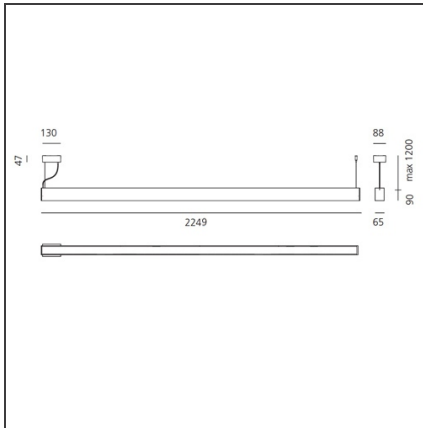

TECHNICAL DRAWINGS

FEATURES

Article Code:	AG27504	Series:	Indoor
Colour:	Black		
Installation:	Suspension		
Environment:	Indoor		

DIMENSIONS

Length:	cm 225
Width:	cm 6.5
Height:	cm 9
Base Length:	cm 13
Base Width:	cm 8.8
Max Height from ceiling:	cm 120

INCLUDED SOURCES

Category:	LED	Color temperature (K):	3000K
Number:	1		
Watt:	81W		
Type:	0		
Class:	A		

LUMINAIRE

Watt:	76W	Delivered lumens output (lm):	7239lm
		CCT:	3000K
		CRI:	80
		Dimmable Typology:	Dali