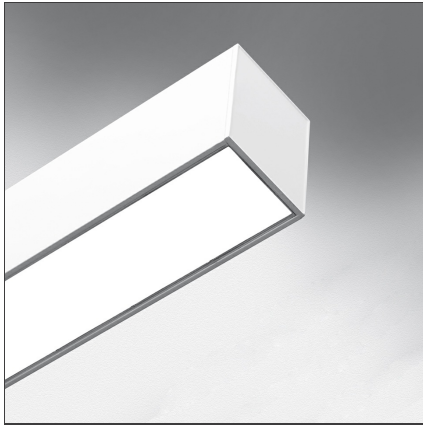

Smart Office Diffused Emission 1129mm 4000K Undimmable White

IP20 

DESIGN BY

Carlotta de Bevilacqua

DESCRIPTION

Smart Office is a suspension appliance designed for office premises to ensure excellent performance with utmost simplicity. While its look, characterized by a lamellar optical unit, recalls traditional fluorescent suspension appliances, its heart encloses an advanced LED technology. An innovative optical study produces a very uniform light, without multiple shades or spots and without glaring (UGR <19, luminance < 3000 cd/m² at 65°), yet ensuring a high yield. The light emitted by a LED strip is controlled by a mixing chamber before being emitted through a traditional lamellar optical unit.

TECHNICAL DRAWINGS

FEATURES

Article Code:	AG20101	Series:	Indoor
Colour:	White		
Installation:	Suspension		
Environment:	Indoor		

DIMENSIONS

Length:	cm 113
Width:	cm 6.5
Height:	cm 9
Base Length:	cm 13
Base Width:	cm 8.8
Max Height from ceiling:	cm 120