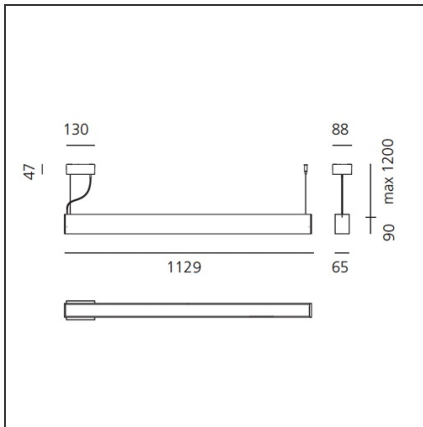

Smart Office Diffused Emission 1129mm 4000K Undimmable White

IP20 

DESIGN BY

Carlotta de Bevilacqua

DESCRIPTION

Smart Office is a suspension appliance designed for office premises to ensure excellent performance with utmost simplicity. While its look, characterized by a lamellar optical unit, recalls traditional fluorescent suspension appliances, its heart encloses an advanced LED technology. An innovative optical study produces a very uniform light, without multiple shades or spots and without glaring (UGR <19, luminance < 3000 cd/m² at 65°), yet ensuring a high yield. The light emitted by a LED strip is controlled by a mixing chamber before being emitted through a traditional lamellar optical unit.

TECHNICAL DRAWINGS

FEATURES

Article Code:	AG20101	Series:	Indoor
Colour:	White		
Installation:	Suspension		
Environment:	Indoor		

DIMENSIONS

Length:	cm 113
Width:	cm 6.5
Height:	cm 9
Base Length:	cm 13
Base Width:	cm 8.8
Max Height from ceiling:	cm 120

INCLUDED SOURCES

Category:	LED	Color temperature (K):	4000K
Number:	1		
Watt:	37W		
Type:	0		
Class:	A		

LUMINAIRE

Watt:	37W	Delivered lumens output (lm):	3814lm
		CCT:	4000K
		CRI:	80