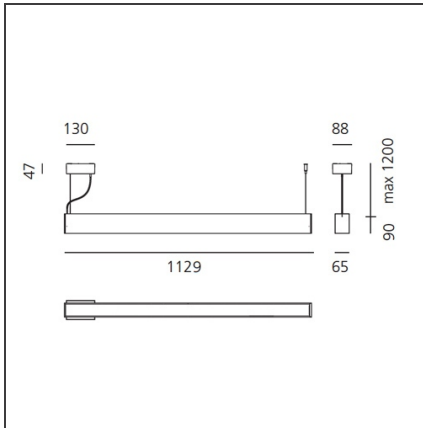

TECHNICAL DRAWINGS

FEATURES

Article Code:	AG22601	Series:	Indoor
Colour:	White		
Installation:	Suspension		
Environment:	Indoor		

DIMENSIONS

Length:	cm 113
Width:	cm 6.5
Height:	cm 9
Base Length:	cm 13
Base Width:	cm 8.8
Max Height from ceiling:	cm 120

INCLUDED SOURCES

Category:	LED	Color temperature (K):	4000K
Number:	1		
Watt:	37W		
Type:	0		
Class:	A		

LUMINAIRE

Watt:	37W	Delivered lumens output (lm):	3814lm
		CCT:	4000K
		CRI:	80
		Dimmable Typology:	Dali