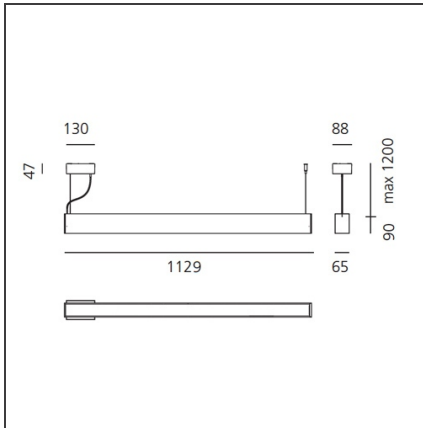

TECHNICAL DRAWINGS

FEATURES

Article Code:	AG22604	Series:	Indoor
Colour:	Black		
Installation:	Suspension		
Environment:	Indoor		

DIMENSIONS

Length:	cm 113
Width:	cm 6.5
Height:	cm 9
Base Length:	cm 13
Base Width:	cm 8.8
Max Height from ceiling:	cm 120

INCLUDED SOURCES

Category:	LED	Color temperature (K):	4000K
Number:	1		
Watt:	37W		
Type:	0		
Class:	A		

LUMINAIRE

Watt:	37W	Delivered lumens output (lm):	3814lm
		CCT:	4000K
		CRI:	80
		Dimmable Typology:	Dali