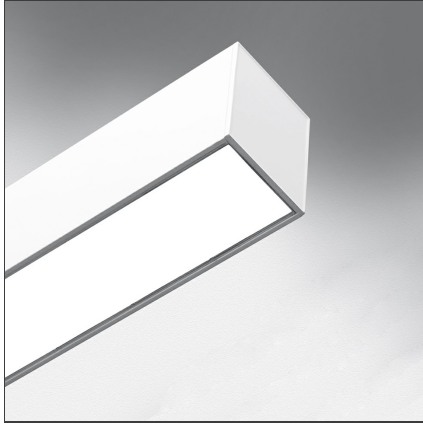

Smart Office Diffused Emission 1129mm 3000K Undimmable White

IP20 

DESIGN BY

Carlotta de Bevilacqua

DESCRIPTION

Smart Office is a suspension appliance designed for office premises to ensure excellent performance with utmost simplicity. While its look, characterized by a lamellar optical unit, recalls traditional fluorescent suspension appliances, its heart encloses an advanced LED technology. An innovative optical study produces a very uniform light, without multiple shades or spots and without glaring (UGR <19, luminance < 3000 cd/m² at 65°), yet ensuring a high yield. The light emitted by a LED strip is controlled by a mixing chamber before being emitted through a traditional lamellar optical unit.

TECHNICAL DRAWINGS

FEATURES

Article Code:	AG20001	Series:	Indoor
Colour:	White		
Installation:	Suspension		
Environment:	Indoor		

DIMENSIONS

Length:	cm 113
Width:	cm 6.5
Height:	cm 9
Base Length:	cm 13
Base Width:	cm 8.8
Max Height from ceiling:	cm 120