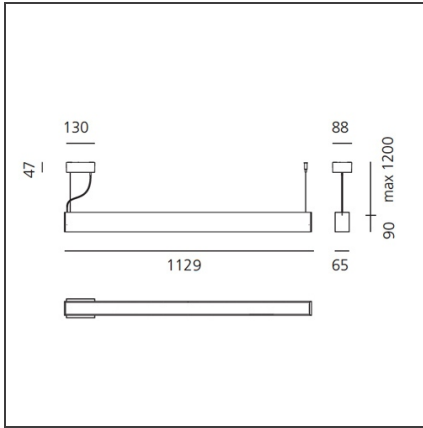

Smart Office Diffused Emission 1129mm 3000K Undimmable White

IP20 

DESIGN BY

Carlotta de Bevilacqua

DESCRIPTION

Smart Office is a suspension appliance designed for office premises to ensure excellent performance with utmost simplicity. While its look, characterized by a lamellar optical unit, recalls traditional fluorescent suspension appliances, its heart encloses an advanced LED technology. An innovative optical study produces a very uniform light, without multiple shades or spots and without glaring (UGR <19, luminance < 3000 cd/m² at 65°), yet ensuring a high yield. The light emitted by a LED strip is controlled by a mixing chamber before being emitted through a traditional lamellar optical unit.

TECHNICAL DRAWINGS

FEATURES

Article Code:	AG20001	Series:	Indoor
Colour:	White		
Installation:	Suspension		
Environment:	Indoor		

DIMENSIONS

Length:	cm 113
Width:	cm 6.5
Height:	cm 9
Base Length:	cm 13
Base Width:	cm 8.8
Max Height from ceiling:	cm 120

INCLUDED SOURCES

Category:	LED	Color temperature (K):	3000K
Number:	1		
Watt:	37W		
Type:	0		
Class:	A		

LUMINAIRE

Watt:	37W	Delivered lumens output (lm):	3619lm
		CCT:	3000K
		CRI:	80