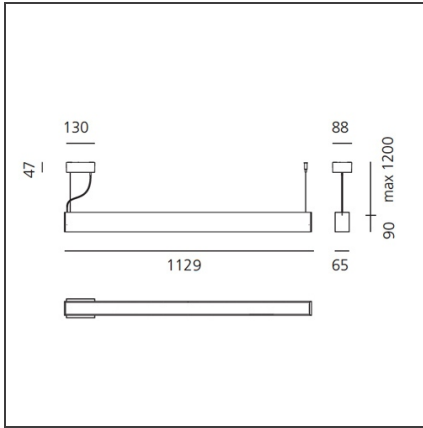

TECHNICAL DRAWINGS

FEATURES

Article Code:	AG20004	Series:	Indoor
Colour:	Black		
Installation:	Suspension		
Environment:	Indoor		

DIMENSIONS

Length:	cm 113
Width:	cm 6.5
Height:	cm 9
Base Length:	cm 13
Base Width:	cm 8.8
Max Height from ceiling:	cm 120

INCLUDED SOURCES

Category:	LED	Color temperature (K):	3000K
Number:	1		
Watt:	37W		
Type:	0		
Class:	A		

LUMINAIRE

Watt:	37W	Delivered lumens output (lm):	3619lm
		CCT:	3000K
		CRI:	80