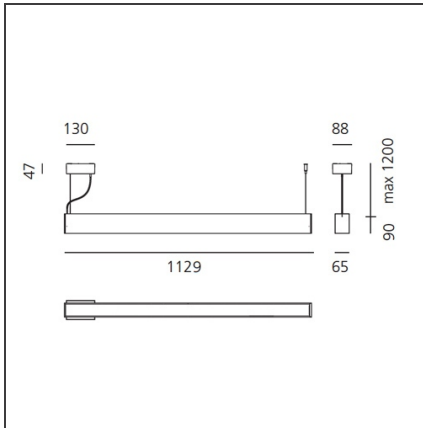

TECHNICAL DRAWINGS

FEATURES

Article Code:	AG22501	Series:	Indoor
Colour:	White		
Installation:	Suspension		
Environment:	Indoor		

DIMENSIONS

Length:	cm 113
Width:	cm 6.5
Height:	cm 9
Base Length:	cm 13
Base Width:	cm 8.8
Max Height from ceiling:	cm 120

INCLUDED SOURCES

Category:	LED	Color temperature (K):	3000K
Number:	1		
Watt:	37W		
Type:	0		
Class:	A		

LUMINAIRE

Watt:	37W	Delivered lumens output (lm):	3619lm
		CCT:	3000K
		CRI:	80
		Dimmable Typology:	Dali