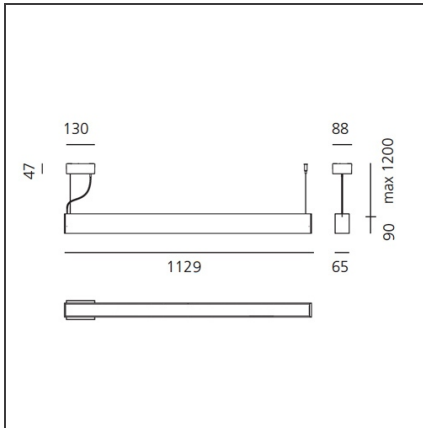

TECHNICAL DRAWINGS

FEATURES

Article Code:	AG20204	Series:	Indoor
Colour:	Black		
Installation:	Suspension		
Environment:	Indoor		

DIMENSIONS

Length:	cm 113
Width:	cm 6.5
Height:	cm 9
Base Length:	cm 13
Base Width:	cm 8.8
Max Height from ceiling:	cm 120

INCLUDED SOURCES

Category:	LED	Color temperature (K):	3000K
Number:	1		
Watt:	37W		
Type:	0		
Class:	A		

LUMINAIRE

Watt:	37W	Delivered lumens output (lm):	3619lm
		CCT:	3000K
		CRI:	80
		Dimmable Typology:	Dali