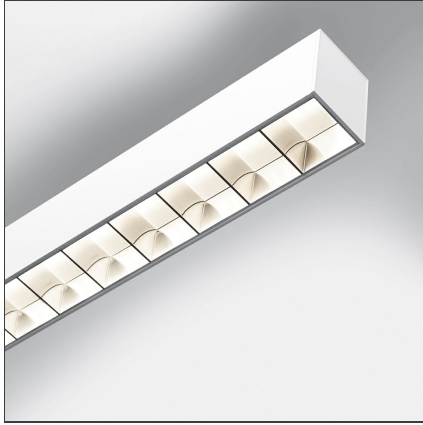

Smart Office Controlled Emission Tunable White 1129mm DALI White

IP20  Dimmerable: 

DESIGN BY

Carlotta de Bevilacqua

DESCRIPTION

Smart Office is a suspension appliance designed for office premises to ensure excellent performance with utmost simplicity. While its look, characterized by a lamellar optical unit, recalls traditional fluorescent suspension appliances, its heart encloses an advanced LED technology. An innovative optical study produces a very uniform light, without multiple shades or spots and without glaring (UGR <19, luminance < 3000 cd/m² at 65°), yet ensuring a high yield. The light emitted by a LED strip is controlled by a mixing chamber before being emitted through a traditional lamellar optical unit.

TECHNICAL DRAWINGS

FEATURES

Article Code:	AG09001	Series:	Indoor
Colour:	White		
Installation:	Suspension		
Environment:	Indoor		

DIMENSIONS

Length:	cm 113
Width:	cm 6.5
Height:	cm 9
Base Length:	cm 13
Base Width:	cm 8.8
Max Height from ceiling:	cm 120

INCLUDED SOURCES

Category:	LED
Number:	1
Watt:	37W
Type:	1
Class:	A

LUMINAIRE

Watt:	37W	CCT:	2700K-5700K
		Dimmable Typology:	Dali