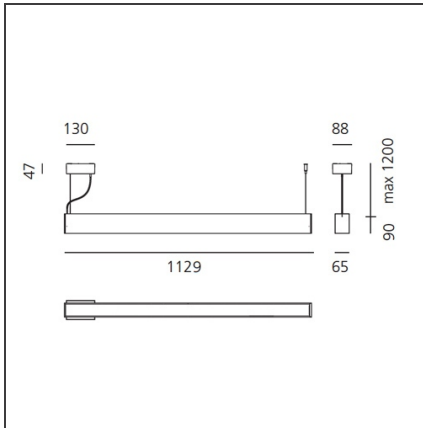

Smart Office Controlled Emission Tunable White 1129mm DALI White

IP20  Dimmerable: 

DESIGN BY

Carlotta de Bevilacqua

DESCRIPTION

Smart Office is a suspension appliance designed for office premises to ensure excellent performance with utmost simplicity. While its look, characterized by a lamellar optical unit, recalls traditional fluorescent suspension appliances, its heart encloses an advanced LED technology. An innovative optical study produces a very uniform light, without multiple shades or spots and without glaring (UGR <19, luminance < 3000 cd/m² at 65°), yet ensuring a high yield. The light emitted by a LED strip is controlled by a mixing chamber before being emitted through a traditional lamellar optical unit.

TECHNICAL DRAWINGS

FEATURES

Article Code:	AG09001	Series:	Indoor
Colour:	White		
Installation:	Suspension		
Environment:	Indoor		

DIMENSIONS

Length:	cm 113
Width:	cm 6.5
Height:	cm 9
Base Length:	cm 13
Base Width:	cm 8.8
Max Height from ceiling:	cm 120

INCLUDED SOURCES

Category:	LED
Number:	1
Watt:	37W
Type:	1
Class:	A

LUMINAIRE

Watt:	37W	CCT:	2700K-5700K
		Dimmable Typology:	Dali