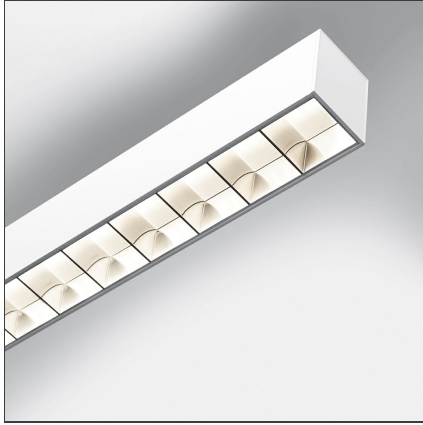

Smart Office Controlled Emission 2249mm 4000K DALI White

IP20  Dimmerable: 

DESIGN BY

Carlotta de Bevilacqua

DESCRIPTION

Smart Office is a suspension appliance designed for office premises to ensure excellent performance with utmost simplicity. While its look, characterized by a lamellar optical unit, recalls traditional fluorescent suspension appliances, its heart encloses an advanced LED technology. An innovative optical study produces a very uniform light, without multiple shades or spots and without glaring (UGR <19, luminance < 3000 cd/m² at 65°), yet ensuring a high yield. The light emitted by a LED strip is controlled by a mixing chamber before being emitted through a traditional lamellar optical unit.

TECHNICAL DRAWINGS

FEATURES

Article Code:	AG07601	Series:	Indoor
Colour:	White		
Installation:	Suspension		
Environment:	Indoor		

DIMENSIONS

Length:	cm 225
Width:	cm 6.5
Height:	cm 9
Base Length:	cm 13
Base Width:	cm 8.8
Max Height from ceiling:	cm 120