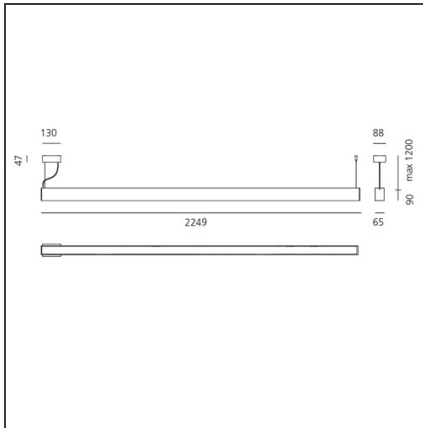

Smart Office Controlled Emission 2249mm 4000K DALI White

IP20  Dimmerable: 

DESIGN BY

Carlotta de Bevilacqua

DESCRIPTION

Smart Office is a suspension appliance designed for office premises to ensure excellent performance with utmost simplicity. While its look, characterized by a lamellar optical unit, recalls traditional fluorescent suspension appliances, its heart encloses an advanced LED technology. An innovative optical study produces a very uniform light, without multiple shades or spots and without glaring (UGR <19, luminance < 3000 cd/m² at 65°), yet ensuring a high yield. The light emitted by a LED strip is controlled by a mixing chamber before being emitted through a traditional lamellar optical unit.

TECHNICAL DRAWINGS

FEATURES

Article Code:	AG07601	Series:	Indoor
Colour:	White		
Installation:	Suspension		
Environment:	Indoor		

DIMENSIONS

Length:	cm 225
Width:	cm 6.5
Height:	cm 9
Base Length:	cm 13
Base Width:	cm 8.8
Max Height from ceiling:	cm 120

INCLUDED SOURCES

Category:	LED	Color temperature (K):	4000K
Number:	1		
Watt:	81W		
Type:	0		
Class:	A		

LUMINAIRE

Watt:	76W	Delivered lumens output (lm):	9128lm
		CCT:	4000K
		Efficiency:	76%
		Efficacy:	120.11lm/W
		CRI:	80
		Dimmable Typology:	Dali