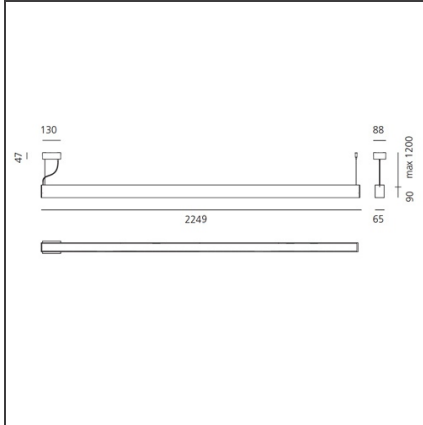

Smart Office Controlled Emission 2249mm 3000K DALI White

IP20  Dimmerable: 

DESIGN BY

Carlotta de Bevilacqua

DESCRIPTION

Smart Office is a suspension appliance designed for office premises to ensure excellent performance with utmost simplicity. While its look, characterized by a lamellar optical unit, recalls traditional fluorescent suspension appliances, its heart encloses an advanced LED technology. An innovative optical study produces a very uniform light, without multiple shades or spots and without glaring (UGR <19, luminance < 3000 cd/m² at 65°), yet ensuring a high yield. The light emitted by a LED strip is controlled by a mixing chamber before being emitted through a traditional lamellar optical unit.

TECHNICAL DRAWINGS

FEATURES

Article Code:	AG07501	Series:	Indoor
Colour:	White		
Installation:	Suspension		
Environment:	Indoor		

DIMENSIONS

Length:	cm 225
Width:	cm 6.5
Height:	cm 9
Base Length:	cm 13
Base Width:	cm 8.8
Max Height from ceiling:	cm 120

INCLUDED SOURCES

Category:	LED	Color temperature (K):	3000K
Number:	1		
Watt:	81W		
Type:	0		
Class:	A		

LUMINAIRE

Watt:	76W	Delivered lumens output (lm):	8662lm
		CCT:	3000K
		Efficiency:	76%
		Efficacy:	113.98lm/W
		CRI:	80
		Dimmable Typology:	Dali