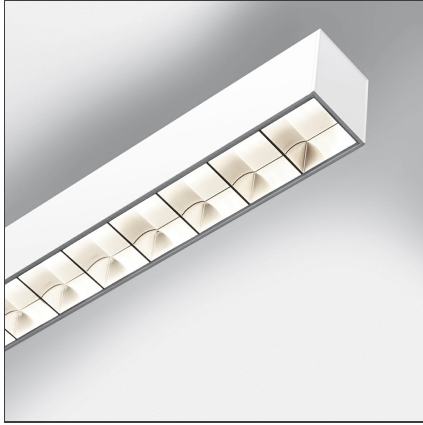

Smart Office Controlled Emission 2249mm 3000K DALI White

IP20  Dimmerable: 

DESIGN BY

Carlotta de Bevilacqua

DESCRIPTION

Smart Office is a suspension appliance designed for office premises to ensure excellent performance with utmost simplicity. While its look, characterized by a lamellar optical unit, recalls traditional fluorescent suspension appliances, its heart encloses an advanced LED technology. An innovative optical study produces a very uniform light, without multiple shades or spots and without glaring (UGR <19, luminance < 3000 cd/m² at 65°), yet ensuring a high yield. The light emitted by a LED strip is controlled by a mixing chamber before being emitted through a traditional lamellar optical unit.

TECHNICAL DRAWINGS

FEATURES

Article Code:	AG07501	Series:	Indoor
Colour:	White		
Installation:	Suspension		
Environment:	Indoor		

DIMENSIONS

Length:	cm 225
Width:	cm 6.5
Height:	cm 9
Base Length:	cm 13
Base Width:	cm 8.8
Max Height from ceiling:	cm 120