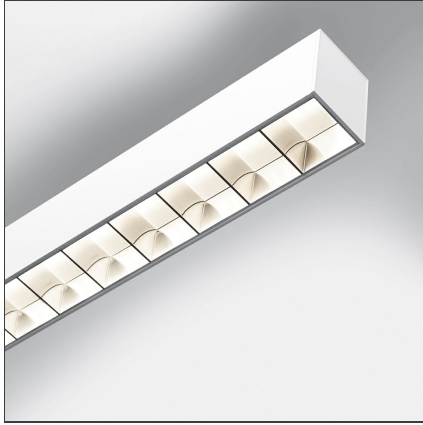

Smart Office Controlled Emission 1129mm 4000K DALI White

IP20  Dimmerable: 

DESIGN BY

Carlotta de Bevilacqua

DESCRIPTION

Smart Office is a suspension appliance designed for office premises to ensure excellent performance with utmost simplicity. While its look, characterized by a lamellar optical unit, recalls traditional fluorescent suspension appliances, its heart encloses an advanced LED technology. An innovative optical study produces a very uniform light, without multiple shades or spots and without glaring (UGR <19, luminance < 3000 cd/m² at 65°), yet ensuring a high yield. The light emitted by a LED strip is controlled by a mixing chamber before being emitted through a traditional lamellar optical unit.

TECHNICAL DRAWINGS

FEATURES

Article Code:	AG02601	Series:	Indoor
Colour:	White		
Installation:	Suspension		
Environment:	Indoor		

DIMENSIONS

Length:	cm 113
Width:	cm 6.5
Height:	cm 9
Base Length:	cm 13
Base Width:	cm 8.8
Max Height from ceiling:	cm 120

INCLUDED SOURCES

Category:	LED	Color temperature (K):	4000K
Number:	1		
Watt:	37W		
Type:	0		
Class:	A		

LUMINAIRE

Watt:	37W	Delivered lumens output (lm):	4564lm
		CCT:	4000K
		Efficiency:	76%
		Efficacy:	123.35lm/W
		CRI:	80
		Dimmable Typology:	Dali