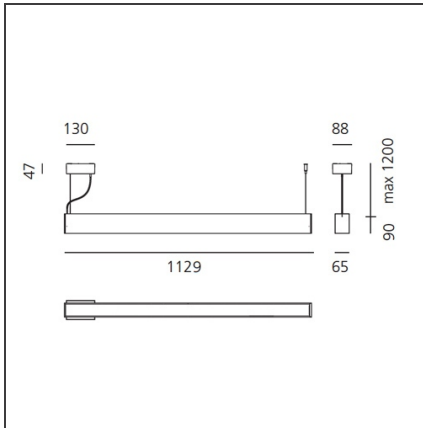

Smart Office Controlled Emission 1129mm 4000K DALI White

IP20  Dimmerable: 

DESIGN BY

Carlotta de Bevilacqua

DESCRIPTION

Smart Office is a suspension appliance designed for office premises to ensure excellent performance with utmost simplicity. While its look, characterized by a lamellar optical unit, recalls traditional fluorescent suspension appliances, its heart encloses an advanced LED technology. An innovative optical study produces a very uniform light, without multiple shades or spots and without glaring (UGR <19, luminance < 3000 cd/m² at 65°), yet ensuring a high yield. The light emitted by a LED strip is controlled by a mixing chamber before being emitted through a traditional lamellar optical unit.

TECHNICAL DRAWINGS

FEATURES

Article Code:	AG02601	Series:	Indoor
Colour:	White		
Installation:	Suspension		
Environment:	Indoor		

DIMENSIONS

Length:	cm 113
Width:	cm 6.5
Height:	cm 9
Base Length:	cm 13
Base Width:	cm 8.8
Max Height from ceiling:	cm 120

INCLUDED SOURCES

Category:	LED	Color temperature (K):	4000K
Number:	1		
Watt:	37W		
Type:	0		
Class:	A		

LUMINAIRE

Watt:	37W	Delivered lumens output (lm):	4564lm
		CCT:	4000K
		Efficiency:	76%
		Efficacy:	123.35lm/W
		CRI:	80
		Dimmable Typology:	Dali