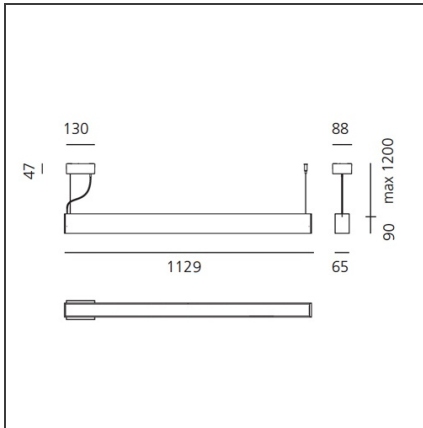

TECHNICAL DRAWINGS

FEATURES

Article Code:	AG02604	Series:	Indoor
Colour:	Black		
Installation:	Suspension		
Environment:	Indoor		

DIMENSIONS

Length:	cm 113
Width:	cm 6.5
Height:	cm 9
Base Length:	cm 13
Base Width:	cm 8.8
Max Height from ceiling:	cm 120

INCLUDED SOURCES

Category:	LED	Color temperature (K):	3000K
Number:	1		
Watt:	37W		
Type:	0		
Class:	A		

LUMINAIRE

Watt:	37W	Delivered lumens output (lm):	4564lm
		CCT:	4000K
		Efficiency:	76%
		Efficacy:	123.35lm/W
		CRI:	80
		Dimmable Typology:	Dali