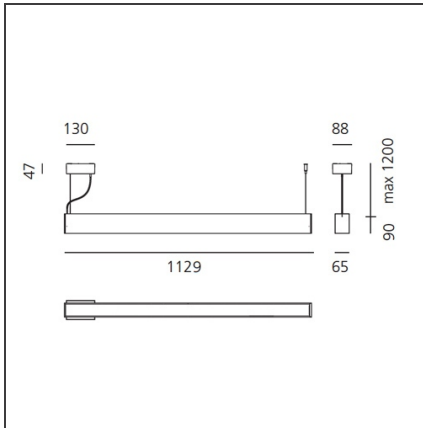

Smart Office Controlled Emission 1129mm 3000K DALI White

IP20  Dimmerable: 

DESIGN BY

Carlotta de Bevilacqua

DESCRIPTION

Smart Office is a suspension appliance designed for office premises to ensure excellent performance with utmost simplicity. While its look, characterized by a lamellar optical unit, recalls traditional fluorescent suspension appliances, its heart encloses an advanced LED technology. An innovative optical study produces a very uniform light, without multiple shades or spots and without glaring (UGR <19, luminance < 3000 cd/m² at 65°), yet ensuring a high yield. The light emitted by a LED strip is controlled by a mixing chamber before being emitted through a traditional lamellar optical unit.

TECHNICAL DRAWINGS

FEATURES

Article Code:	AG02501	Series:	Indoor
Colour:	White		
Installation:	Suspension		
Environment:	Indoor		

DIMENSIONS

Length:	cm 113
Width:	cm 6.5
Height:	cm 9
Base Length:	cm 13
Base Width:	cm 8.8
Max Height from ceiling:	cm 120

INCLUDED SOURCES

Category:	LED	Color temperature (K):	3000K
Number:	1		
Watt:	37W		
Type:	0		
Class:	A		

LUMINAIRE

Watt:	37W	Delivered lumens output (lm):	4331lm
		CCT:	3000K
		Efficiency:	76%
		Efficacy:	117.06lm/W
		CRI:	80
		Dimmable Typology:	Dali