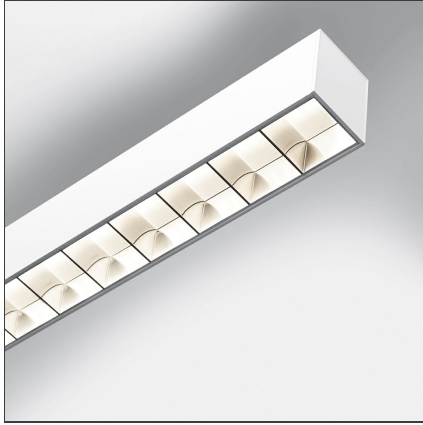

Smart Office Controlled Emission 1129mm 3000K DALI White

IP20  Dimmerable: 

DESIGN BY

Carlotta de Bevilacqua

DESCRIPTION

Smart Office is a suspension appliance designed for office premises to ensure excellent performance with utmost simplicity. While its look, characterized by a lamellar optical unit, recalls traditional fluorescent suspension appliances, its heart encloses an advanced LED technology. An innovative optical study produces a very uniform light, without multiple shades or spots and without glaring (UGR <19, luminance < 3000 cd/m² at 65°), yet ensuring a high yield. The light emitted by a LED strip is controlled by a mixing chamber before being emitted through a traditional lamellar optical unit.

TECHNICAL DRAWINGS

FEATURES

Article Code:	AG02501	Series:	Indoor
Colour:	White		
Installation:	Suspension		
Environment:	Indoor		

DIMENSIONS

Length:	cm 113
Width:	cm 6.5
Height:	cm 9
Base Length:	cm 13
Base Width:	cm 8.8
Max Height from ceiling:	cm 120

INCLUDED SOURCES

Category:	LED	Color temperature (K):	3000K
Number:	1		
Watt:	37W		
Type:	0		
Class:	A		

LUMINAIRE

Watt:	37W	Delivered lumens output (lm):	4331lm
		CCT:	3000K
		Efficiency:	76%
		Efficacy:	117.06lm/W
		CRI:	80
		Dimmable Typology:	Dali