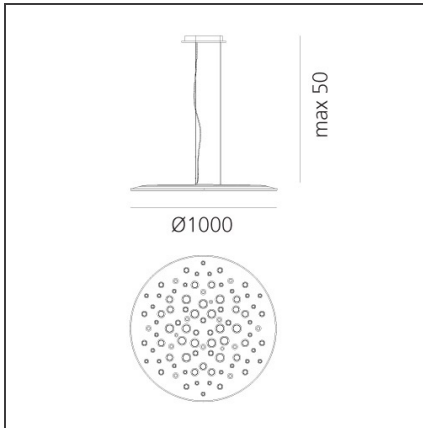

Silent Field 2.0 - Direct - 3000K - Orange

IP20  Dimmerable: 

DESIGN BY

Carlotta de Bevilacqua, Laura Pessoni

TECHNICAL DRAWINGS

FEATURES

Article Code:	1014040A	Series:	Design, Indoor, 2018 Artemide Collection
Colour:	Orange		
Installation:	Suspension		
Environment:	Indoor		

DIMENSIONS

Base Diameter:	cm 30
Max Height from ceiling:	cm 200

INCLUDED SOURCES

Category:	LED	Color temperature (K):	3000K
Number:	1		
Watt:	37W		
Type:	0		
Class:	A		

LUMINAIRE

Watt:	35W	Delivered lumens output (lm):	2085lm
		CCT:	3000K
		Efficiency:	64%
		Efficacy:	59.56lm/W
		CRI:	90
		Dimmable Typology:	Push