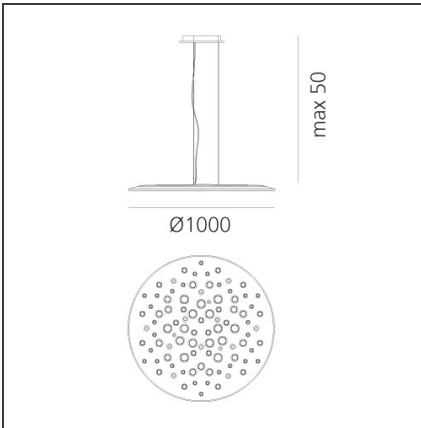

Silent Field 2.0 - Direct - 3000K - Black

IP20  Dimmerable: 

DESIGN BY

Carlotta de Bevilacqua, Laura Pessoni

TECHNICAL DRAWINGS

FEATURES

Article Code:	1014030A	Series:	Design, Indoor, 2018 Artemide Collection
Colour:	Black		
Installation:	Suspension		
Environment:	Indoor		

DIMENSIONS

Base Diameter:	cm 30
Max Height from ceiling:	cm 200

INCLUDED SOURCES

Category:	LED	Color temperature (K):	3000K
Number:	1		
Watt:	37W		
Type:	0		
Class:	A		

LUMINAIRE

Watt:	35W	Delivered lumens output (lm):	2085lm
		CCT:	3000K
		Efficiency:	64%
		Efficacy:	59.56lm/W
		CRI:	90
		Dimmable Typology:	Push