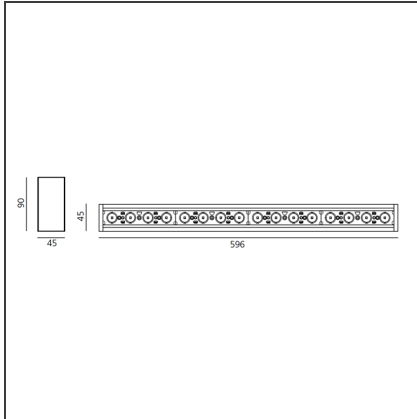

Sharp SMD - 44W 54° 4000K Dimmable DALI White

IP20   Dimmerable: 

DESIGN BY

Carlotta de Bevilacqua

DESCRIPTION

High-efficiency patented optical system that combines polynomial perspective to an element that shields geometrically the angle of vision of the beam. High uniformity of illumination and full emission control. Complete absence of possible light flaws as stains and multi-shadows. Recessed depth 60 mm. Suitable for a ceiling of 1 to 25 mm. Available in trim versions, trimless and SMD.

TECHNICAL DRAWINGS

FEATURES

| | | | |
|----------------------|---------|----------------|--------|
| Article Code: | AF87501 | Series: | Indoor |
| Colour: | White | | |
| Installation: | Ceiling | | |
| Environment: | Indoor | | |

DIMENSIONS

| | |
|----------------|---------|
| Length: | cm 59.6 |
| Width: | cm 4.5 |
| Height: | cm 9 |

INCLUDED SOURCES

| | | | |
|------------------|-----|-------------------------------|-------|
| Category: | LED | Color temperature (K): | 4000K |
| Number: | 1 | | |
| Watt: | 44W | | |
| Type: | 0 | | |
| Class: | A | | |

LUMINAIRE

| | | | |
|--------------|-----|--------------------------------------|-----------|
| Watt: | 48W | Delivered lumens output (lm): | 3335lm |
| | | CCT: | 4000K |
| | | Efficiency: | 73% |
| | | Efficacy: | 69.47lm/W |
| | | CRI: | 90 |
| | | Dimmable Typology: | Dali |