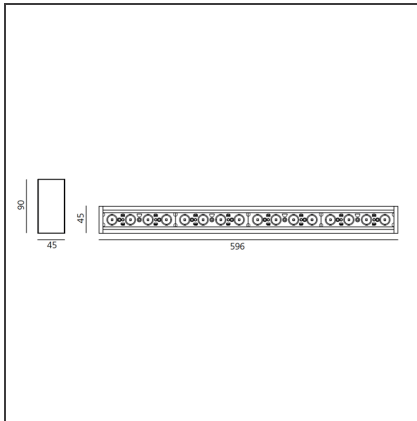

Sharp SMD - 44W 54° 3000K Dimmable DALI Silver

IP20   Dimmerable: 

DESIGN BY

Carlotta de Bevilacqua

DESCRIPTION

High-efficiency patented optical system that combines polynomial perspective to an element that shields geometrically the angle of vision of the beam. High uniformity of illumination and full emission control. Complete absence of possible light flaws as stains and multi-shadows. Recessed depth 60 mm. Suitable for a ceiling of 1 to 25 mm. Available in trim versions, trimless and SMD.

TECHNICAL DRAWINGS

FEATURES

Article Code:	AF87205	Series:	Indoor
Colour:	Silver		
Installation:	Ceiling		
Environment:	Indoor		

DIMENSIONS

Length:	cm 59.6
Width:	cm 4.5
Height:	cm 9

INCLUDED SOURCES

Category:	LED	Color temperature (K):	3000K
Number:	1		
Watt:	44W		
Type:	0		
Class:	A		

Screen 4x Black
AF95204

Screen 4x White
AF95201

Sharping wall grazer lens Kit (4pcs) - 26°x70° elliptical lenses kit. It has to be used on top of S 20° reflectors to get an elliptical beam (greter axis along the module lenght). It contains 4 lenses. AF06000