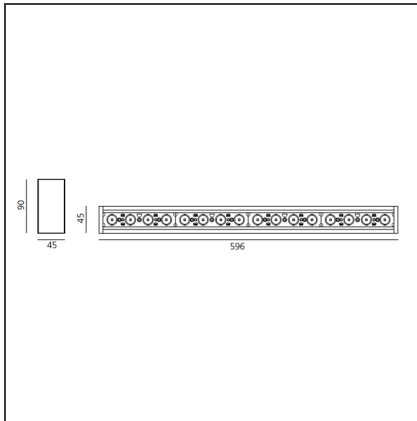

Sharp SMD - 44W 34° 3000K Dimmable DALI White

IP20   Dimmerable: 

DESIGN BY

Carlotta de Bevilacqua

DESCRIPTION

High-efficiency patented optical system that combines polynomial perspective to an element that shields geometrically the angle of vision of the beam. High uniformity of illumination and full emission control. Complete absence of possible light flaws as stains and multi-shadows. Recessed depth 60 mm. Suitable for a ceiling of 1 to 25 mm. Available in trim versions, trimless and SMD.

TECHNICAL DRAWINGS

FEATURES

Article Code:	AF87101	Series:	Indoor
Colour:	White		
Installation:	Ceiling		
Environment:	Indoor		

DIMENSIONS

Length:	cm 59.6
Width:	cm 4.5
Height:	cm 9

INCLUDED SOURCES

Category:	LED	Color temperature (K):	3000K
Number:	1		
Watt:	44W		
Type:	0		
Class:	A		

Screen 4x Black
AF95204

Screen 4x White
AF95201

Sharping wall grazer lens Kit (4pcs) - 26°x70° elliptical lenses kit. It has to be used on top of S 20° reflectors to get an elliptical beam (greter axis along the module lenght). It contains 4 lenses. AF06000