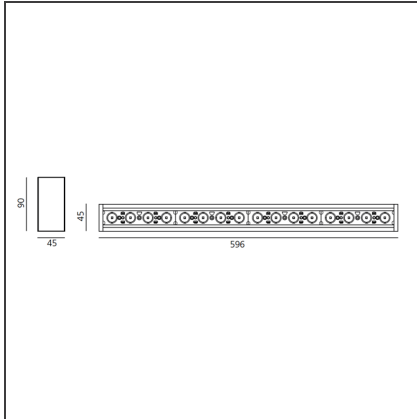

Sharp SMD - 44W 34° 3000K Dimmable DALI Silver

IP20   Dimmerable: 

DESIGN BY

Carlotta de Bevilacqua

DESCRIPTION

High-efficiency patented optical system that combines polynomial perspective to an element that shields geometrically the angle of vision of the beam. High uniformity of illumination and full emission control. Complete absence of possible light flaws as stains and multi-shadows. Recessed depth 60 mm. Suitable for a ceiling of 1 to 25 mm. Available in trim versions, trimless and SMD.

TECHNICAL DRAWINGS

FEATURES

Article Code:	AF87105	Series:	Indoor
Colour:	Silver		
Installation:	Ceiling		
Environment:	Indoor		

DIMENSIONS

Length:	cm 59.6
Width:	cm 4.5
Height:	cm 9

INCLUDED SOURCES

Category:	LED	Color temperature (K):	3000K
Number:	1		
Watt:	44W		
Type:	0		
Class:	A		

Screen 4x Black
AF95204

Screen 4x White
AF95201

Sharping wall grazer lens Kit (4pcs) - 26°x70° elliptical lenses kit. It has to be used on top of S 20° reflectors to get an elliptical beam (greter axis along the module lenght). It contains 4 lenses. AF06000