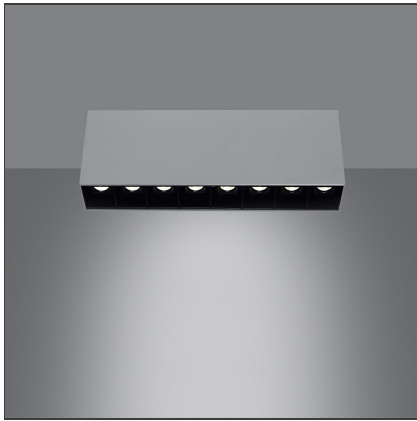

Sharp SMD - 22W 54° 4000K Dimmable DALI Silver

IP20   Dimmerable: 

DESIGN BY

Carlotta de Bevilacqua

DESCRIPTION

High-efficiency patented optical system that combines polynomial perspective to an element that shields geometrically the angle of vision of the beam. High uniformity of illumination and full emission control. Complete absence of possible light flaws as stains and multi-shadows. Recessed depth 60 mm. Suitable for a ceiling of 1 to 25 mm. Available in trim versions, trimless and SMD.

TECHNICAL DRAWINGS

FEATURES

| | | | |
|----------------------|---------|----------------|--------|
| Article Code: | AF47505 | Series: | Indoor |
| Colour: | Silver | | |
| Installation: | Ceiling | | |
| Environment: | Indoor | | |

DIMENSIONS

| | |
|----------------|--------|
| Length: | cm 30 |
| Width: | cm 4,5 |
| Height: | cm 9 |

INCLUDED SOURCES

| | | | |
|------------------|-----|-------------------------------|-------|
| Category: | LED | Color temperature (K): | 4000K |
| Number: | 1 | | |
| Watt: | 22W | | |
| Type: | 0 | | |
| Class: | A | | |

Notes

Screen and CV SELV driver supplied separately.

ACCESSORIES

Screen 4x Black
AF95204

Screen 4x White
AF95201

Sharping wall grazer lens Kit (4pcs) - 26°x70° elliptical lenses kit. It has to be used on top of S 20° reflectors to get an elliptical beam (greter axis along the module lenght). It contains 4 lenses. AF06000