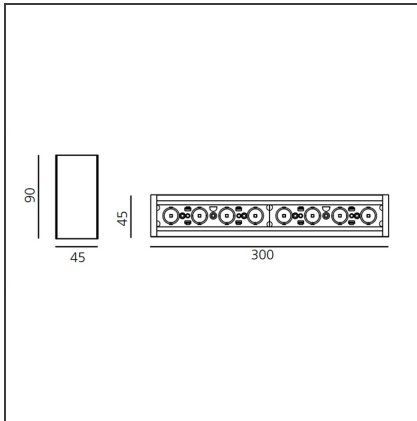

TECHNICAL DRAWINGS

FEATURES

Article Code:	AF47505	Series:	Indoor
Colour:	Silver		
Installation:	Ceiling		
Environment:	Indoor		

DIMENSIONS

Length:	cm 30
Width:	cm 4,5
Height:	cm 9

INCLUDED SOURCES

Category:	LED	Color temperature (K):	4000K
Number:	1		
Watt:	22W		
Type:	0		
Class:	A		

LUMINAIRE

Watt:	24W	Delivered lumens output (lm):	1667lm
		CCT:	4000K
		Efficiency:	73%
		Efficacy:	69.47lm/W
		CRI:	90
		Dimmable Typology:	Dali

Notes

Screen and CV SELV driver supplied separately.