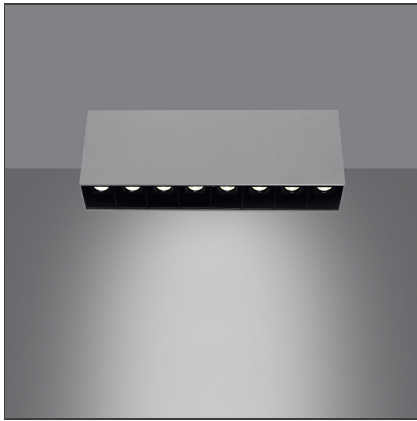

Sharp SMD - 22W 54° 3000K Dimmable DALI Silver

IP20   Dimmerable: 

DESIGN BY

Carlotta de Bevilacqua

DESCRIPTION

High-efficiency patented optical system that combines polynomial perspective to an element that shields geometrically the angle of vision of the beam. High uniformity of illumination and full emission control. Complete absence of possible light flaws as stains and multi-shadows. Recessed depth 60 mm. Suitable for a ceiling of 1 to 25 mm. Available in trim versions, trimless and SMD.

TECHNICAL DRAWINGS

FEATURES

Article Code:	AF47205	Series:	Indoor
Colour:	Silver		
Installation:	Ceiling		
Environment:	Indoor		

DIMENSIONS

Length:	cm 30
Width:	cm 4,5
Height:	cm 9

INCLUDED SOURCES

Category:	LED	Color temperature (K):	3000K
Number:	1		
Watt:	22W		
Type:	0		
Class:	A		

LUMINAIRE

Watt:	24W	Delivered lumens output (lm):	1558lm
		CCT:	3000K
		Efficiency:	73%
		Efficacy:	64.91lm/W
		CRI:	90
		Dimmable Typology:	Dali

Notes

Screen and CV SELV driver supplied separately.

ACCESSORIES

Screen 4x Black
AF95204

Screen 4x White
AF95201

Sharping wall
grazer lens Kit
(4pcs) - 26°x70°
elliptical lenses kit.
It has to be used
on top of S 20°
reflectors to get
an elliptical beam
(greter axis along
the module
length). It contains
4 lenses.
AF06000