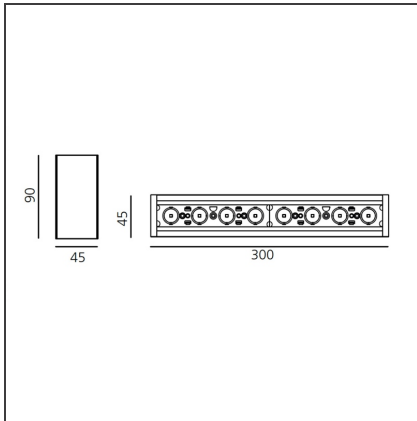

Sharp SMD - 22W 54° 3000K Dimmable DALI Silver

IP20   Dimmerable: 

DESIGN BY

Carlotta de Bevilacqua

DESCRIPTION

High-efficiency patented optical system that combines polynomial perspective to an element that shields geometrically the angle of vision of the beam. High uniformity of illumination and full emission control. Complete absence of possible light flaws as stains and multi-shadows. Recessed depth 60 mm. Suitable for a ceiling of 1 to 25 mm. Available in trim versions, trimless and SMD.

TECHNICAL DRAWINGS

FEATURES

Article Code:	AF47205	Series:	Indoor
Colour:	Silver		
Installation:	Ceiling		
Environment:	Indoor		

DIMENSIONS

Length:	cm 30
Width:	cm 4,5
Height:	cm 9

INCLUDED SOURCES

Category:	LED	Color temperature (K):	3000K
Number:	1		
Watt:	22W		
Type:	0		
Class:	A		