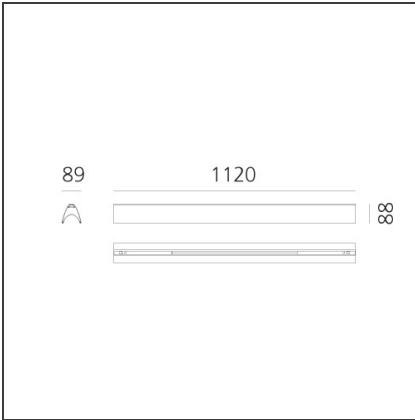

TECHNICAL DRAWINGS

FEATURES

Article Code:	AY00501	Series:	Indoor, 2018 Artemide Collection
Colour:	White		
Installation:	Suspension		
Environment:	Indoor		

DIMENSIONS

Length:	cm 112
Width:	cm 8,9
Height:	cm 8.8

INCLUDED SOURCES

Category:	LED	Color temperature (K):	4000K
Number:	1	CRI:	90
Watt:	37W		
Delivered lumens output (lm):	1942lm		
Type:	0		
Class:	A		

LUMINAIRE

Watt:	35W	Delivered lumens output (lm):	3095lm
		CCT:	4000K
		Efficiency:	70%
		Efficacy:	88.43lm/W
		CRI:	90