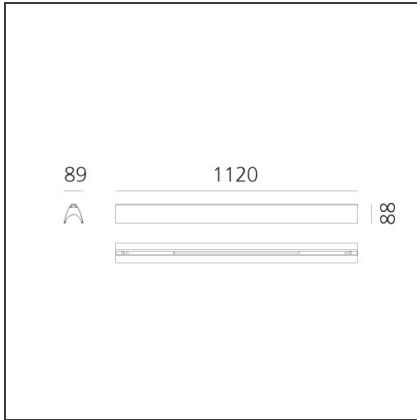

TECHNICAL DRAWINGS

FEATURES

Article Code:	AY00505	Series:	Indoor, 2018 Artemide Collection
Colour:	Silver		
Installation:	Suspension		
Environment:	Indoor		

DIMENSIONS

Length:	cm 112
Width:	cm 8,9
Height:	cm 8.8

INCLUDED SOURCES

Category:	LED	Color temperature (K):	4000K
Number:	1	CRI:	90
Watt:	37W		
Delivered lumens output (lm):	1942lm		
Type:	0		
Class:	A		

LUMINAIRE

Watt:	35W	Delivered lumens output (lm):	3095lm
		CCT:	4000K
		Efficiency:	70%
		Efficacy:	88.43lm/W
		CRI:	90