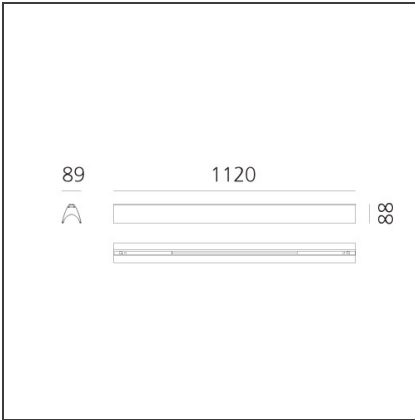

TECHNICAL DRAWINGS

FEATURES

Article Code:	AY00005	Series:	Indoor, 2018 Artemide Collection
Colour:	Silver		
Installation:	Suspension		
Environment:	Indoor		

DIMENSIONS

Length:	cm 112
Width:	cm 8,9
Height:	cm 8.8

INCLUDED SOURCES

Category:	LED	Color temperature (K):	3000K
Number:	1	CRI:	90
Watt:	37W		
Delivered lumens output (lm):	1845lm		
Type:	0		
Class:	A		

LUMINAIRE

Watt:	35W	Delivered lumens output (lm):	2940lm
		CCT:	3000K
		Efficiency:	70%
		Efficacy:	84.01lm/W
		CRI:	90