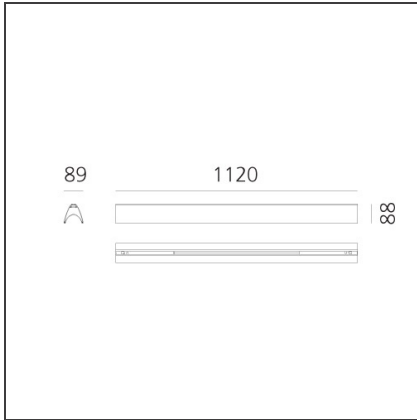

TECHNICAL DRAWINGS

FEATURES

Article Code:	AY00004	Series:	Indoor, 2018 Artemide Collection
Colour:	Black		
Installation:	Suspension		
Environment:	Indoor		

DIMENSIONS

Length:	cm 112
Width:	cm 8,9
Height:	cm 8.8

INCLUDED SOURCES

Category:	LED	Color temperature (K):	3000K
Number:	1	CRI:	90
Watt:	37W		
Delivered lumens output (lm):	1845lm		
Type:	0		
Class:	A		

LUMINAIRE

Watt:	35W	Delivered lumens output (lm):	2940lm
		CCT:	3000K
		Efficiency:	70%
		Efficacy:	84.01lm/W
		CRI:	90