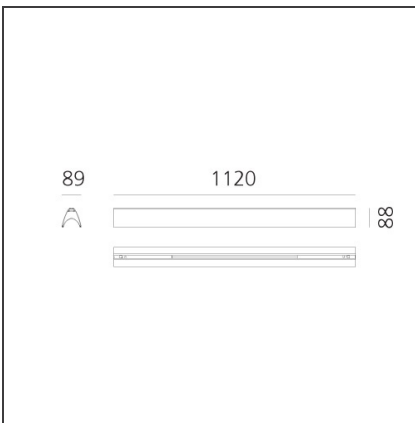

TECHNICAL DRAWINGS

FEATURES

Article Code:	AY05501	Series:	Indoor, 2018 Artemide Collection
Colour:	White		
Installation:	Suspension		
Environment:	Indoor		

DIMENSIONS

Length:	cm 112
Width:	cm 8.9
Height:	cm 8.8

INCLUDED SOURCES

Category:	LED	Color temperature (K):	4000K
Number:	1	CRI:	90
Watt:	55W		
Delivered lumens output (lm):	3811lm		
Type:	0		
Class:	A		

LUMINAIRE

Watt:	20W	Delivered lumens output (lm):	1897lm
		CCT:	4000K
		Efficiency:	86%
		Efficacy:	94.83lm/W
		CRI:	90
		Dimmable Typology:	Dali