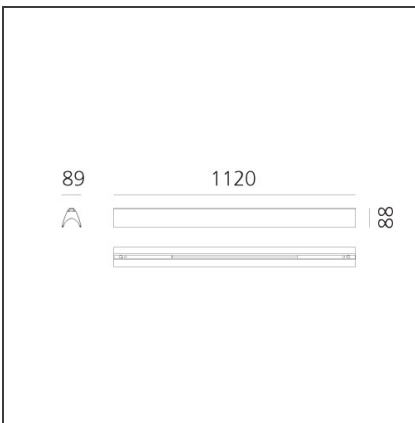

TECHNICAL DRAWINGS

FEATURES

Article Code:	AY05505	Series:	Indoor, 2018 Artemide Collection
Colour:	Silver		
Installation:	Suspension		
Environment:	Indoor		

DIMENSIONS

Length:	cm 112
Width:	cm 8.9
Height:	cm 8.8

INCLUDED SOURCES

Category:	LED	Color temperature (K):	4000K
Number:	1	CRI:	90
Watt:	55W		
Delivered lumens output (lm):	3811lm		
Type:	0		
Class:	A		

LUMINAIRE

Watt:	55W	Delivered lumens output (lm):	4992lm
		CCT:	4000K
		Efficiency:	76%
		Efficacy:	90.76lm/W
		CRI:	90
		Dimmable Typology:	Dali