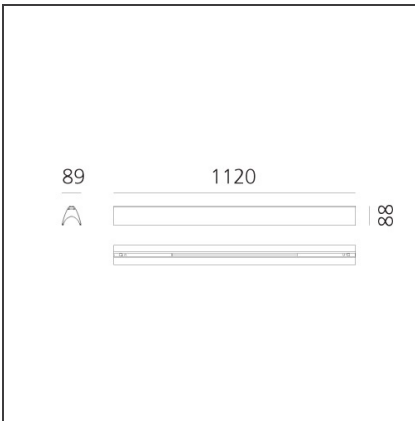

TECHNICAL DRAWINGS

FEATURES

Article Code:	AY05504	Series:	Indoor, 2018 Artemide Collection
Colour:	Black		
Installation:	Suspension		
Environment:	Indoor		

DIMENSIONS

Length:	cm 112
Width:	cm 8.9
Height:	cm 8.8

INCLUDED SOURCES

Category:	LED	Color temperature (K):	4000K
Number:	1	CRI:	90
Watt:	55W		
Delivered lumens output (lm):	3811lm		
Type:	0		
Class:	A		

LUMINAIRE

Watt:	55W	Delivered lumens output (lm):	4992lm
		CCT:	4000K
		Efficiency:	76%
		Efficacy:	90.76lm/W
		CRI:	90
		Dimmable Typology:	Dali