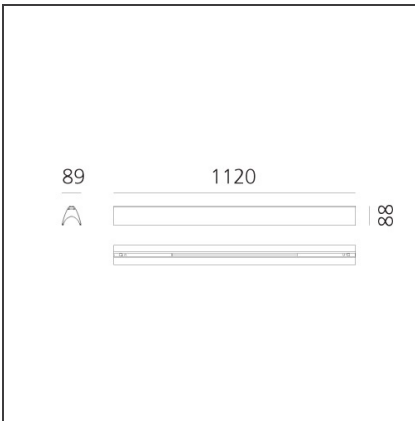

TECHNICAL DRAWINGS

FEATURES

Article Code:	AY05001	Series:	Indoor, 2018 Artemide Collection
Colour:	White		
Installation:	Suspension		
Environment:	Indoor		

DIMENSIONS

Length:	cm 112
Width:	cm 8.9
Height:	cm 8.8

INCLUDED SOURCES

Category:	LED	Color temperature (K):	3000K
Number:	1	CRI:	90
Watt:	55W		
Delivered lumens output (lm):	3621lm		
Type:	0		
Class:	A		

LUMINAIRE

Watt:	20W	Delivered lumens output (lm):	1802lm
		CCT:	3000K
		Efficiency:	86%
		Efficacy:	90.09lm/W
		CRI:	90
		Dimmable Typology:	Dali