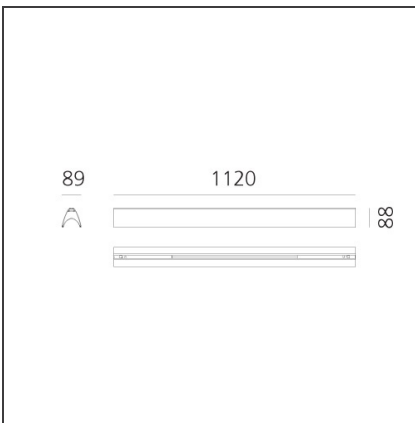

TECHNICAL DRAWINGS

FEATURES

Article Code:	AY05005	Series:	Indoor, 2018 Artemide Collection
Colour:	Silver		
Installation:	Suspension		
Environment:	Indoor		

DIMENSIONS

Length:	cm 112
Width:	cm 8.9
Height:	cm 8.8

INCLUDED SOURCES

Category:	LED	Color temperature (K):	3000K
Number:	1	CRI:	90
Watt:	55W		
Delivered lumens output (lm):	3621lm		
Type:	0		
Class:	A		

LUMINAIRE

Watt:	55W	Delivered lumens output (lm):	4742lm
		CCT:	3000K
		Efficiency:	76%
		Efficacy:	86.22lm/W
		CRI:	90
		Dimmable Typology:	Dali