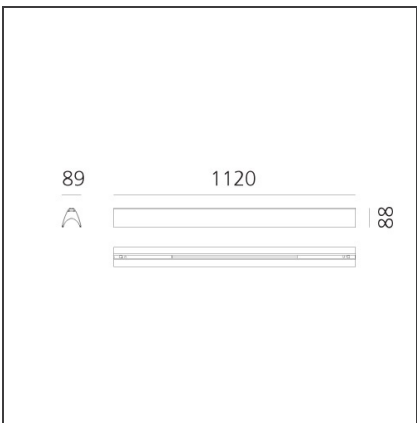

TECHNICAL DRAWINGS

FEATURES

Article Code:	AY05004	Series:	Indoor, 2018 Artemide Collection
Colour:	Black		
Installation:	Suspension		
Environment:	Indoor		

DIMENSIONS

Length:	cm 112
Width:	cm 8.9
Height:	cm 8.8

INCLUDED SOURCES

Category:	LED	Color temperature (K):	3000K
Number:	1	CRI:	90
Watt:	55W		
Delivered lumens output (lm):	3621lm		
Type:	0		
Class:	A		

LUMINAIRE

Watt:	55W	Delivered lumens output (lm):	4742lm
		CCT:	3000K
		Efficiency:	76%
		Efficacy:	86.22lm/W
		CRI:	90
		Dimmable Typology:	Dali